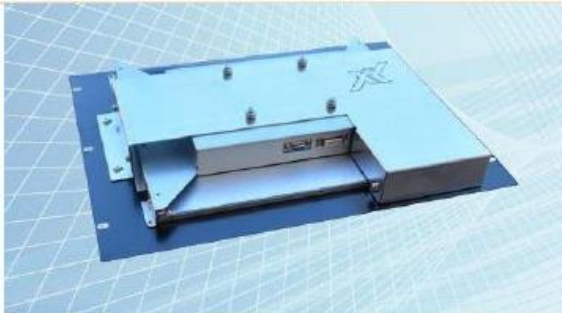

I-CASE MONI-LCD

Monitor 17" Rack Mount (High 8U) or Panel Monitor. Available in Standard version or in Touch version

Features

- LCD Panel 17" 4/3
- Resolution 1280 x 1024 pixel
- 12V Power Supply (AC/DC Included)
- VGA and DVI Input

FRONT VIEW ▲

REAR VIEW ▲

Specifications

Front Bezel	Steel Black Color RAL9005 Opaque Optional White RAL7035
LCD Panel	Display Type 17" WXGA TFT LCD Resolution 1280 x 1024 Pixel Brightness 250 cd/m2 Contrast Ratio 1000:1 Viewing Angle 170° (H) 160° (V) Display Color 16.7M Colors
Temperature	Storage (-20 to 70°C)
Humidity	Operating (0°C to 45°C) (80% humidity, no condensing)
I/O Interface	VGA 15 Pins D-SUB and DVI
Touch	Resistive Touch Screen USB Interface
Power Supply	12VDC AC/DC 100-240VAC to 12VDC Included
Dimensions	479 mm(W) 354.9 mm (H) 49.5 mm (D)
Net Weight	4.8 Kg