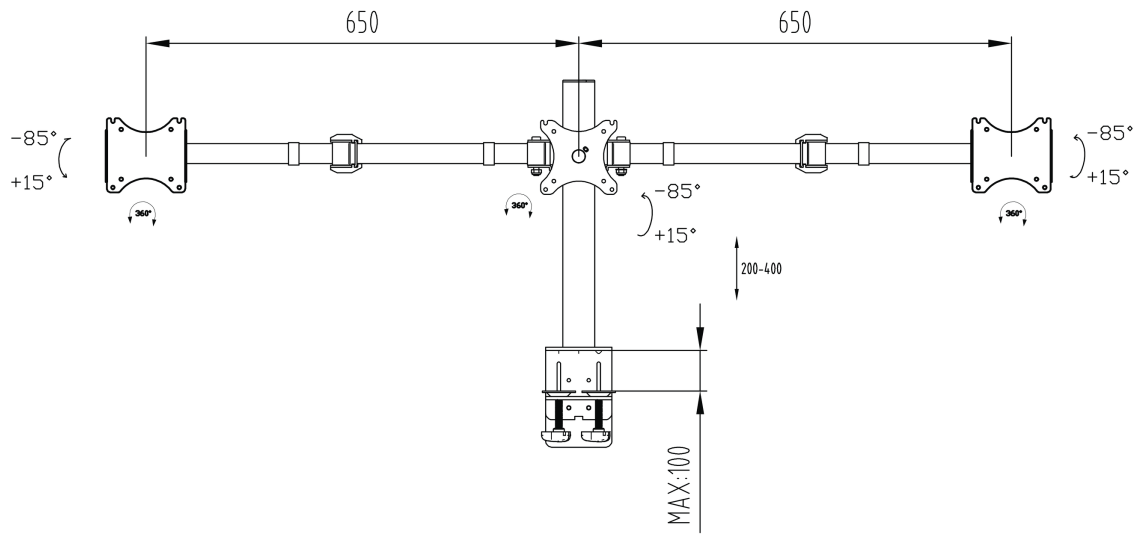

### Simple and functional triple monitor arm

The iiyama DS1003C-B1 is a desk mount for three flat screens up to 27". Thanks to the arm you can create a triple monitor setup even if your desk space is very limited, and the cable management system helps to keep your workplace tidy. Broad adjustment capabilities, including tilt, height and rotation, the arm offers you to easily adjust the position of the screens to your preferences assuring a comfortable and ergonomic workspace.

#### 01 TECHNICAL SPECIFICATION

Type	desk mount for desktop monitor
Number of screens	3
Desk monut	desk clamp or desk grommet
Screen size	10" - 27"
Height adjustment	200 - 400mm
Screen rotation	PIVOT 90°
Tilt	- ° - °
Max weight capacity	10kg / monitor
VESA minimum	75 x 75mm
VESA maximum	100 x 100mm