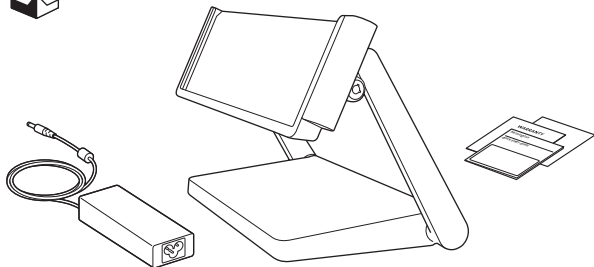

Kensington®

SD7000 Dual 4K Surface™ Pro Docking Station

NA

EU

EU

UK

AP/JP

AU / 中国