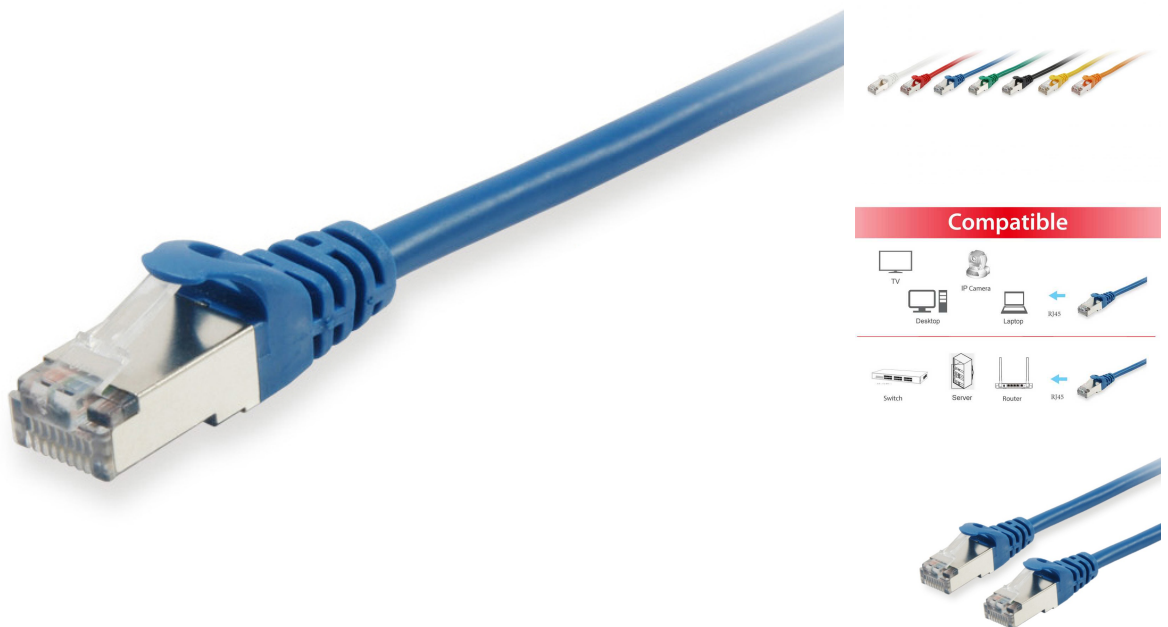

# 606209 Cat.6A S/FTP Patch Cable, 15m, Blue

## Short Description

1. 4 x 2 AWG 26/7
2. 500MHz performance Bandwidth
3. Transmission: 10Gbit
4. Suitable for PoE, PoE+
5. Stranded bare copper conductor
6. Foil and braid shield Reduces EMI/RFI interference
7. PIMF (Pairs in metal Foil)
8. Molded boot with Strain relief
9. RoHS compliant
10. Low Smoke Zero Halogen (LSZH/LSOH)

## Description

---

The equip® Cat.6A S/FTP Patch Cord is composed of preeminent materials and fully-examined to conform with industrial standards. Offering higher bandwidth and better signal-to-noise margin, the Cat.6A cable is able to deliver ultrahigh and error-free performance in the most demanding network environments, specially for 10G application

## Additional Information

---

Approval and compliance	RoHS
Conductor material	Copper
Conductor size (AWG)	26AWG
Jacket material	LSZH
Category	Cat.6A
Flat cable	No
Shielded	Yes
Product weight (kg)	0,472
Cable length	15m
Color	Blue
EAN	4015867204429
Model number	606209
Package contents	606209
Cable Length	15m
Shielding	S/FTP
Connector 1	RJ45 male
Connector 2	RJ45 male
Dimensions (W x D x H)	8.34 x 11.68 x 15000 mm