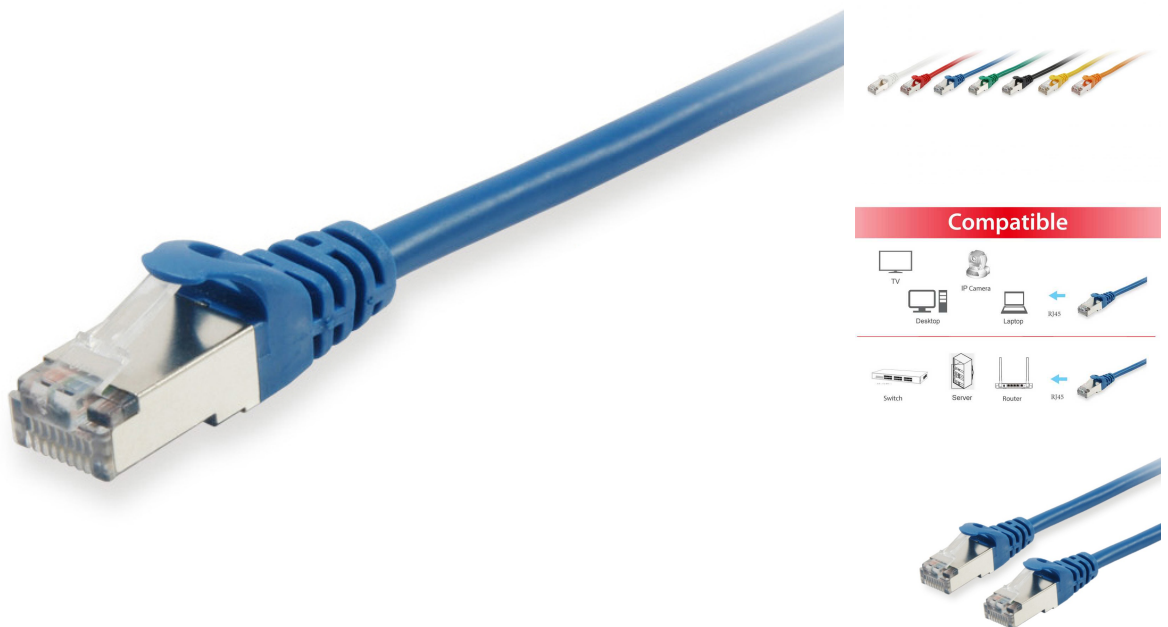

# 606211 Cat.6A S/FTP Patch Cable, 30m, Blue

## Short Description

1. 4 x 2 AWG 26/7
2. 500MHz performance Bandwidth
3. Transmission: 10Gbit
4. Suitable for PoE, PoE+
5. Stranded bare copper conductor
6. Foil and braid shield Reduces EMI/RFI interference
7. PIMF (Pairs in metal Foil)
8. Molded boot with Strain relief
9. RoHS compliant
10. Low Smoke Zero Halogen (LSZH/LSOH)

## Description

---

The equip® Cat.6A S/FTP Patch Cord is composed of preeminent materials and fully-examined to conform with industrial standards. Offering higher bandwidth and better signal-to-noise margin, the Cat.6A cable is able to deliver ultrahigh and error-free performance in the most demanding network environments, specially for 10G application

## Additional Information

---

Approval and compliance	RoHS
Conductor material	Copper
Conductor size (AWG)	26AWG
Jacket material	LSZH
Category	Cat.6A
Flat cable	No
Shielded	Yes
Product weight (kg)	0,935
Cable length	30m
Color	Blue
EAN	4015867204443
Model number	606211
Package contents	606211
Cable Length	30m
Shielding	S/FTP
Connector 1	RJ45 male
Connector 2	RJ45 male
Dimensions (W x D x H)	8.34 x 11.68 x 30000 mm