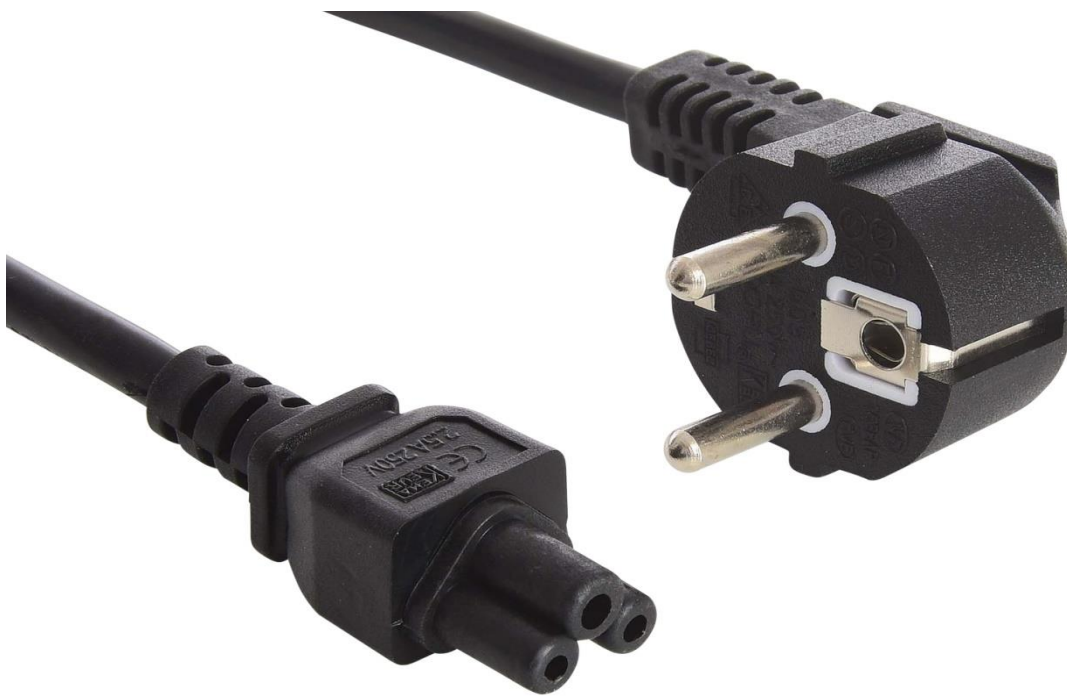

Sandberg 230V PC power cable. 2 pins to cloverleaf 1.8M

Power cable with "cloverleaf" connector that fits the power supply of most laptops. The cable connects the power supply to a mains socket, thereby providing the laptop with power.

More information at www.sandberg.it

Specifications

Description: Sandberg 230V PC power cable. 2 pins to cloverleaf 1.8M

//Cables/230V cables & splitters

EAN 5705730502774

Packaging info

Dimensions

Package height: 17,2 cm

Package width: 13,0 cm

Package depth: 4,5 cm

Package weight: 211 g

Links

Product page: <http://www.sandberg.it/product/230v-pc-power-cable.-2-pins-to-cloverleaf-1.8m>

Helpdesk page: <http://www.sandberg.it/support/230v-pc-power-cable.-2-pins-to-cloverleaf-1.8m>