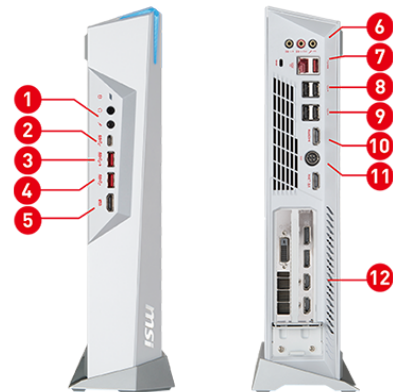

CONNECTIONS

1. 1x Mic in / 1x Headset out	7. 1x RJ45 / 1x USB 3.1 Gen 1 Type A
2. 1x USB 3.1 Gen 1 Type C	8. 2x USB 2.0
3. 1x USB 3.1 Gen 1 Type A	9. 2x USB 2.0
4. 1x USB 3.1 Gen 1 Type A	10. 1x HDMI
5. 1x VR-Link (Front)	11. 1x DC in
6. 3x Audio jacks	12. 1x DVI-D / 2x HDMI / 2x DP