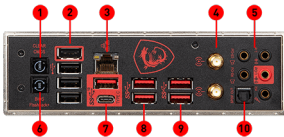

## SPECIFICATIONS

<b>Model Name</b>	MEG Z390 ACE
<b>CPU Support</b>	Supports 9 <sup>th</sup> / 8 <sup>th</sup> Gen Intel® Core™ / Pentium® Gold / Celeron® processors
<b>CPU Socket</b>	LGA 1151
<b>Chipset</b>	Intel® Z390 Chipset
<b>Graphics Interface</b>	3 x PCI-E 3.0 x16 slots Support 2-way NVIDIA® SLI™ Technology and 3-way AMD® CrossFire™ Technology
<b>Memory Support</b>	4 DIMMs, Dual Channel DDR4-4500(OC)
<b>Expansion Slots</b>	3 x PCI-E x1 slots
<b>Storage</b>	3 x Turbo M.2 slots (Intel® Optane™ Memory Ready) 6 x SATA 6Gb/s
<b>USB Ports</b>	8 x USB 3.1 (Gen2, A+C) + 4 x USB 3.1 (Gen1) + 8 x USB 2.0
<b>LAN</b>	Killer™ E2500 Gigabit Ethernet
<b>Wireless / BT</b>	Intel® Wireless-AC 9560 (1.73Gbps)
<b>Audio</b>	8-Channel (7.1) HD Audio with AUDIO BOOST HD
<b>Form Factor</b>	ATX

## CONNECTIONS

1. Clear CMOS Button
2. USB 2.0 Ports
3. Killer™ E2500 Gigabit LAN
4. Wi-Fi / Bluetooth Antenna Connectors
5. HD Audio Connectors
6. BIOS FLASHBACK+ Button
7. USB 3.1 Gen2 Ports Type A+C
8. USB 3.1 Gen2 Ports
9. USB 3.1 Gen2 Ports
10. Optical S/PDIF-Out