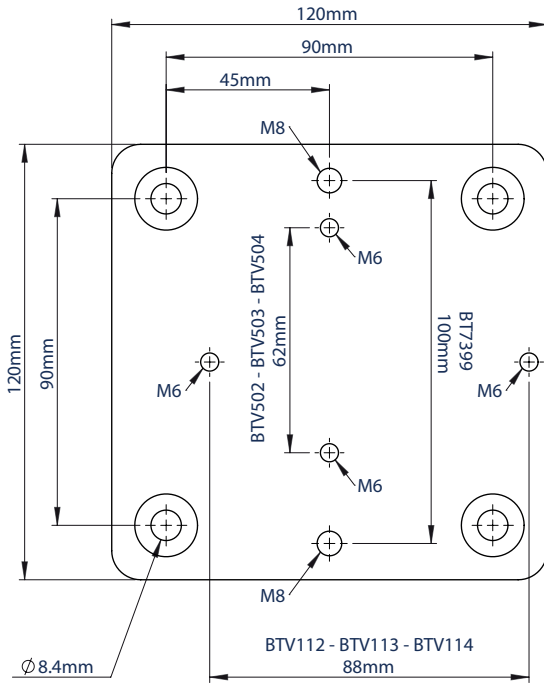

FRONT VIEW

FRONT VIEW

SIDE VIEW

PACKING INFORMATION

COLOUR:	ORDER REF:	EAN CODE:	MASTER CARTON QTY:	INNER CARTON QTY:	MASTER CARTON WEIGHT:	MASTER CARTON CUBE:
Black	BT8390-ADP/B	5019318501722	1	0	1kg	0.0009cbm

ORIGINAL DESIGNS BY B-TECH AV MOUNTS - REGISTERED DESIGNS & PATENTS APPLY

ACCESSORIES AND RELATED PRODUCTS

BT8390-030/050/070/150/175/200

System X Mounting Rails are available in multiple lengths to create a huge range of wall mounting solutions

BT7399

BT7399 is a wall mounting adaptor for B-Tech Desk Mounts

BT7382

Full Motion Single Arm Flat Screen Desk Mount for screens up to 28"

BTV112

Wall Mount with Tilt & Swivel designed for screens up to 28"

SS-V1-BT8390-ADP-270218