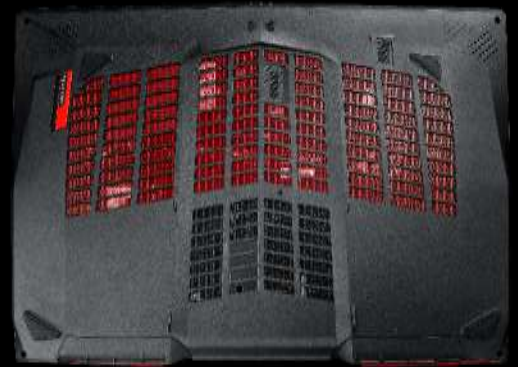

msi

GT

Series

Powerhouse. Extreme Performance.

THE GAME JUST GOT REAL

GT75 TITAN 8RG/8RF Datasheet

Hardcore Gamers

Professional Gamers

TRUE GAMING

GT75 Titan

Overview

- Up to latest 8th Gen. Intel® Core™ i9 processor
- Windows 10 Home / Windows 10 Pro
- Latest GeForce® RTX 2080 8GB GDDR6 with desktop level performance
- Latest GeForce® RTX 2070 8GB GDDR6 with desktop level performance
- 17.3" UHD (3840x2160), 100% Adobe RGB, IPS level panel (Optional)
- 17.3" Full HD (1920x1080), 144 Hz Refresh Rate, IPS-Level thin bezel panel
- Rapid Mechanical RGB Keyboard by SteelSeries with faster than ever reaction
- Per-Key RGB Backlight customization with SteelSeries Engine 3
- Killer DoubleShot Pro with Smart Teaming and Killer Shield (Optional)
- Killer Command Center
- Eliminate Wi-Fi Dead-Zones with Killer xTend
- Exclusive Cooler Boost Titan cooling with dedicated 2 fans 11 copper heat pipes
- Dragon Center 2.0 with exclusive Gaming Mode
- MSI App Player for seamless gaming experience between mobile and PC
- Thunderbolt™ 3 supporting 40Gbps ultra speed data transfer rate, 4K@60Hz monitor output, and portable charging power up to 5V/3A with USB Type-C universal plug
- Easy Overclocking with MSI SHIFT Technology
- Exclusive ESS SABRE HiFi DAC for lossless, high-quality audio
- Sound by Dynaudio system
- Nahimic 3 Audio Technology delivering 360° immersive audio experience
- True Color 2.0 Technology for increased color contrast and greater image detail
- Matrix Display supporting surround mode and 4K output up to 3 external monitors
- Ultimate sci-fi inspired gaming aesthetics

Audio

Sound by
DYNAUDIO

Streaming

Control

Rapid steelseries
MECHANICAL KEYBOARD**steelseries**
ENGINE 3

msi

GT75 Titan

- Dimension & I/O -