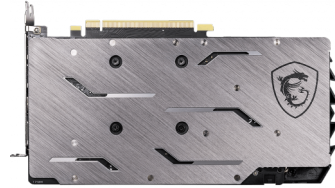

msi

GRAPHICS CARD GEFORCE® GTX 1660 GAMING X 6G

SPECIFICATION

Memory	6GB GDDR5
Motor Gráfico	NVIDIA® GeForce® GTX 1660
Bus Standard	PCI Express x16 3.0
Interfaz de Memoria	192-bit
Velocidad de Reloj de Núcleo(MHz)	Boost: 1860 MHz
Velocidad del Reloj de Memoria(MHz)	8 Gbps
Maximum Displays	4
Soporte HDCP	2.2
Power consumption (W)	130 W
Output	DisplayPort x 3 (v1.4) / HDMI 2.0b x 1
Recommended Power Supply (W)	450 W
Digital Maximum Resolution	7680 x 4320
Power Connectors	8-pin x 1
Versión Soportada de DirectX	12 API
Versión Soportada de OpenGL	4.5
Dimensiones de Tarjeta(mm)	247 x 127 x 46 mm
Peso	845 g / 1474 g

CONNECTIONS

1. DisplayPort
2. HDMI

FEATURE

TORX FAN 3.0

Award-winning fan design combining two different fin designs for cool & quiet gaming.

Mastery of Aerodynamics

Using groundbreaking aerodynamic techniques, the heatsink is optimized for efficient heat dissipation.

ZERO FROZR

Eliminates fan noise by stopping the fans in low-load situations so you can focus on your game.

CUSTOM PCB

An optimized PCB design with enhanced power delivery provides a solid base for high performance gaming.