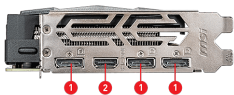

msi

GRAPHICS CARD GEFORCE® GTX 1660 GAMING X 6G

SPECIFICATION

Memory	6GB GDDR5
Motor Gráfico	NVIDIA® GeForce® GTX 1660
Bus Standard	PCI Express x16 3.0
Interfaz de Memoria	192-bit
Velocidad de Reloj de Núcleo(MHz)	Boost: 1860 MHz
Velocidad del Reloj de Memoria(MHz)	8 Gbps
Maximum Displays	4
Soporte HDCP	2.2
Power consumption (W)	130 W
Output	DisplayPort x 3 (v1.4) / HDMI 2.0b x 1
Recommended Power Supply (W)	450 W
Digital Maximum Resolution	7680 x 4320
Power Connectors	8-pin x 1
Versión Soportada de DirectX	12 API
Versión Soportada de OpenGL	4.5
Dimensiones de Tarjeta(mm)	247 x 127 x 46 mm
Peso	845 g / 1474 g

CONNECTIONS

1. DisplayPort
2. HDMI

FEATURE

TORX FAN 3.0

Award-winning fan design combining two different fin designs for cool & quiet gaming.

Mastery of Aerodynamics

Using groundbreaking aerodynamic techniques, the heatsink is optimized for efficient heat dissipation.

ZERO FROZR

Eliminates fan noise by stopping the fans in low-load situations so you can focus on your game.

CUSTOM PCB

An optimized PCB design with enhanced power delivery provides a solid base for high performance gaming.