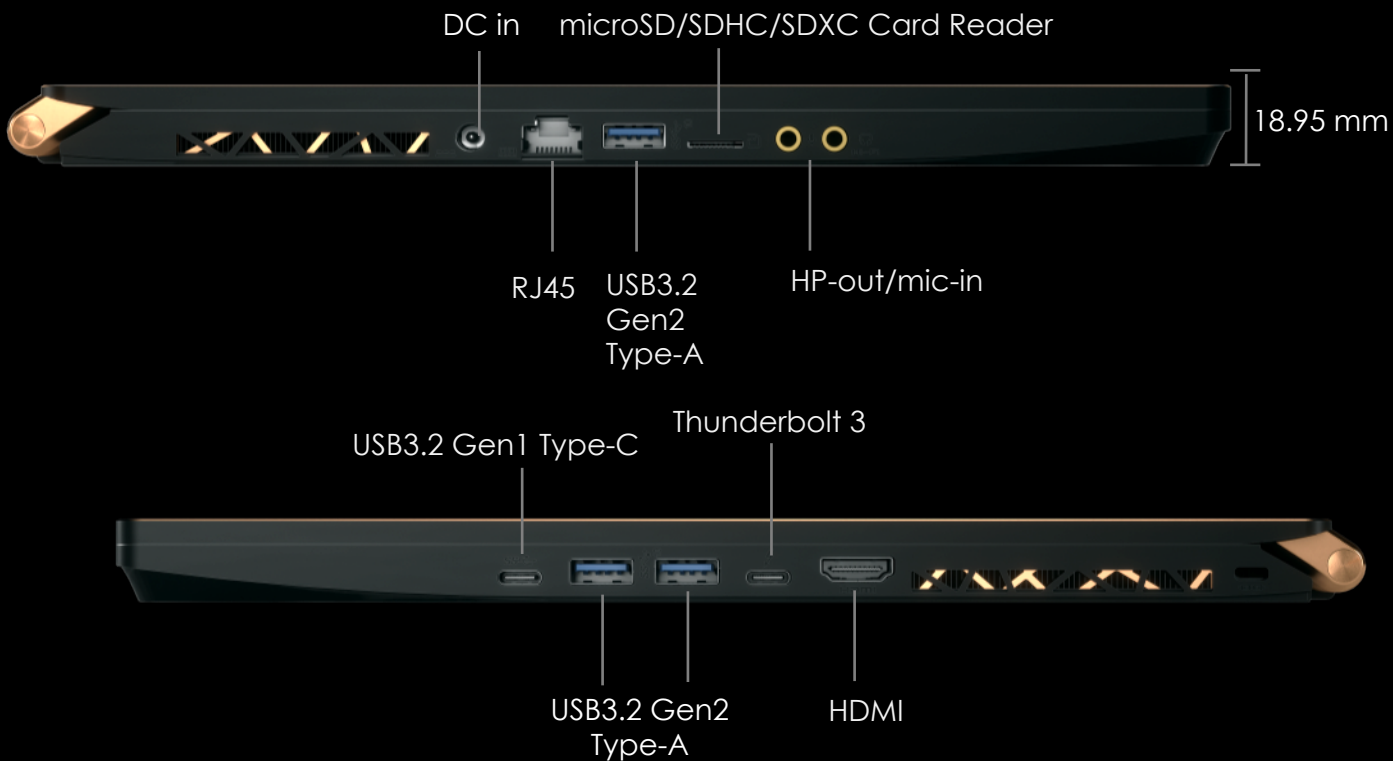

## - Dimension & I/O -

17.3"

2.25kg

Golden *Diamond-cutting* trim

*Aluminum alloy*  
with sandblasting finish

*Independent Golden Hinge Cap*  
to strengthen the structure

Black x Golden *Exhaust Grille*

Golden *Dragon Shield*

18.95 mm