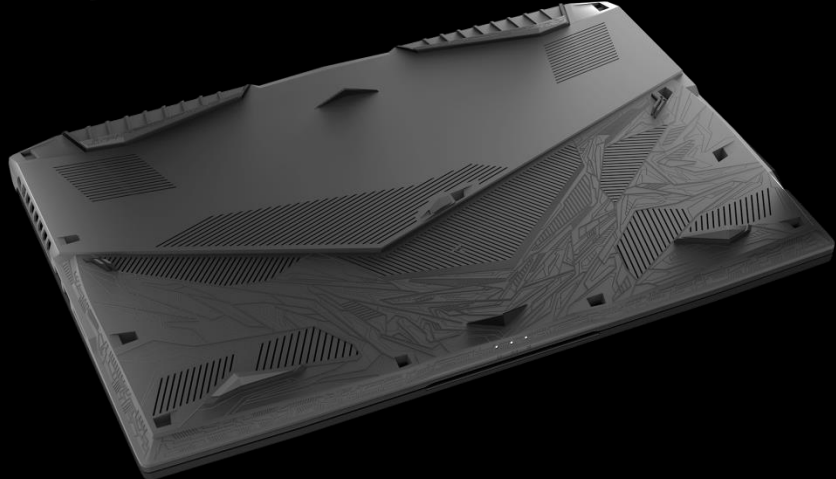

TRUE GAMING

GE75 Raider

Overview

- Up to latest 9th Gen. Intel® Core™ i9 processor
- Windows 10 Home / Windows 10 Pro
- Latest GeForce® RTX 2080 8GB GDDR6 with desktop level performance
- Latest GeForce® RTX 2070 8GB GDDR6 with desktop level performance
- Latest GeForce® RTX 2060 6GB GDDR6 with desktop level performance
- 17.3" Full HD (1920x1080), 144 Hz Refresh Rate, IPS-Level panel
- Thin bezel design
- Uniquely crafted 3D Dragon Spine design with red diamond cut
- MSI exclusive technology helps you find the USB port instantly, especially in the dark.
- Per-Key RGB gaming keyboard by Steelseries
- Per-Key RGB Backlight customization with SteelSeries Engine 3
- Killer DoubleShot Pro with Smart Teaming and Killer Shield
- Killer Command Center
- Eliminate Wi-Fi Dead-Zones with Killer xTend
- Exclusive Cooler Boost 5 cooling with dedicated 2 fans 8 copper heat pipes (for GE75 Raider RGB 9SG)
- Exclusive Cooler Boost 5 cooling with dedicated 2 fans 7 copper heat pipes (for GE75 Raider RGB 9SF / GE75 Raider RGB 9SE)
- Dragon Center 2.0 with exclusive Gaming Mode
- MSI App Player for seamless gaming experience between mobile and PC
- MSI exclusive technology helps you find the USB port instantly, especially in the dark.
- Easy Overclocking with MSI SHIFT Technology
- Exclusive ESS SABRE HiFi DAC for lossless, high-quality audio
- Nahimic 3 Audio Technology delivering 360° immersive audio experience
- 5X bigger Upgraded Giant Speakers and sound by Dynaudio
- True Color 2.0 Technology for increased color contrast and greater image detail
- Matrix Display supporting surround mode and 4K output up to 2 external monitors

KILLER SHIELD

Control

Gaming Keyboard by **steelseries PER KEY RGB**

steelseries ENGINE 3

SILVER-LINING PRINT

USB 3.0

TRUE GAMING

msi®

GE75 Raider

- Dimension & I/O -

17.3

3D Dragon Spine design:
A three-dimensional surface
with red anodized finish

2x USB 3.2Gen1

DC in

27.5 mm

Card reader