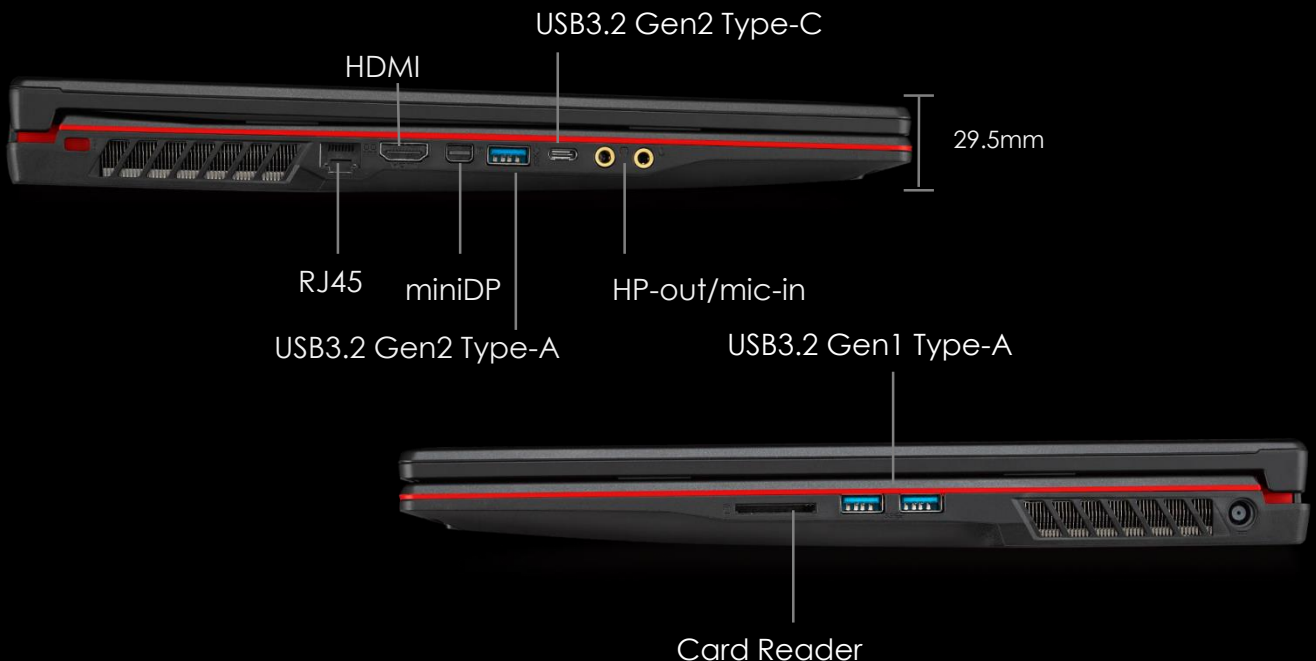

## - Dimensions & I/O -

383mm

260mm

15.6"

2.3kg

Per-Key RGB gaming keyboard by SteelSeries (for 9SEK)

Keyboard by SteelSeries with pure color backlighting

Covered with Matte Black IMR

Red line surrounding stripes

Asymmetric Design

Red-and-black gradient sporty line

USB3.2 Gen2 Type-C

HDMI

29.5mm

RJ45

miniDP