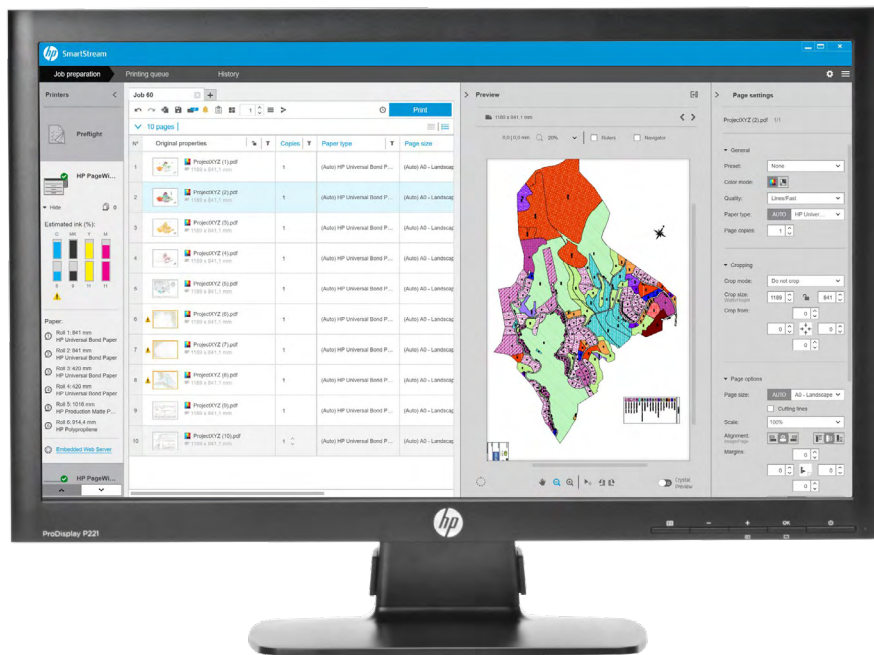

HP SmartStream software for HP PageWide XL and HP DesignJet printers

Your large-format production workflow—two times more efficient¹

SPEED

Do jobs in 50% of the time²

- Meet the tightest deadlines with ultra-fast HP SmartStream Preflight Manager file analysis and processing
- Reduce reprints—rely on native PDF management with Adobe PDF Print Engine 4²
- Stop changing settings one by one—create presets to bundle all desired settings, then reuse as needed
- Stay productive with an easy and intuitive user interface

EFFICIENCY

Streamline your production workflow

- Easily distribute the HP SmartStream configuration into different workstations—presets, hot folders, printers
- Make sure files are produced reliably with the automatic detection of potential issues
- Manage your HP PageWide XL, HP DesignJet printers, and non-HP large-format printers³
- Run HP accessories, including online folders, stackers, and standalone scanners

GROWTH

Expand with color production

- Efficiently produce all your GIS maps and point-of-sale (POS) poster applications on HP PageWide XL printers, and HP DesignJet printers
- Preview color just as it will print, and adjust settings with interactive HP Crystal Preview Technology
- Get the most out of your media with nesting designed to minimize paper waste
- Get accurate data for invoicing—job report summary even includes pixel coverage

² The Adobe PDF Print Engine (APPE) is Adobe's high speed, high fidelity print platform. Version 4 extends APPE's leading edge for print reproduction with new performance efficiencies and breakthrough rendering features. APPE 4 enables printers to increase workflow efficiency and capitalize on the profit potential of innovations in inkjet print technology. To learn more, visit adobe.com/products/pdfprintengine.