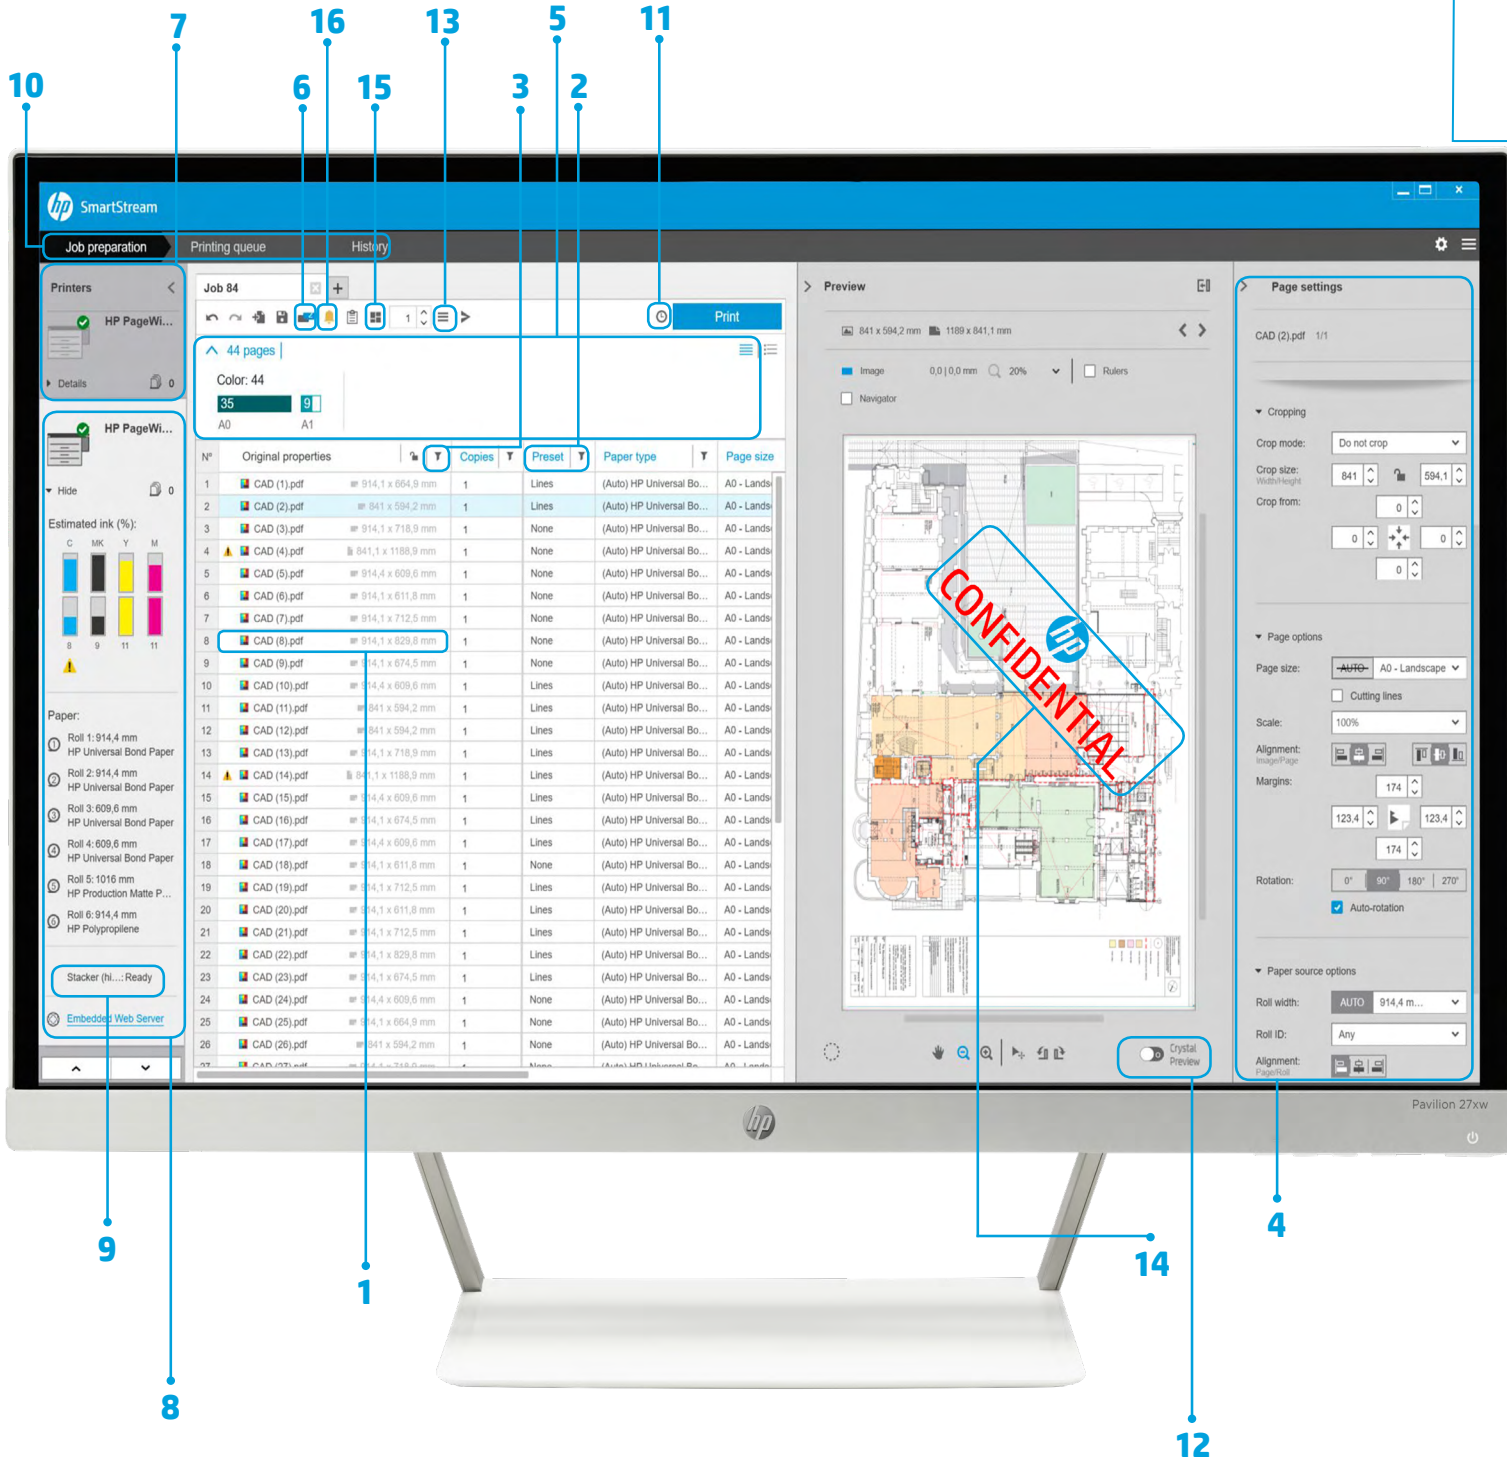

EFFICIENCY

Streamline your production workflow

- Easily distribute the HP SmartStream configuration into different workstations—presets, hot folders, printers
- Make sure files are produced reliably with the automatic detection of potential issues
- Manage your HP PageWide XL, HP DesignJet printers, and non-HP large-format printers³
- Run HP accessories, including online folders, stackers, and standalone scanners

To download the trial version, please visit
hp.com/go/designjetsmartstream_trial
hp.com/go/smartstreampagewidexl_trial

¹ Using HP SmartStream software, job preparation and processing can be completed in 50% of the time. Conclusion based on an HP internal test, November 2017 comparing select competitor printers and software to HP SmartStream software with the HP DesignJet T7100 Printer and HP PageWide XL printers, measuring the time required to extract pages from a 50-page document and print them using several printers compared with using equivalent software programs.

² The Adobe PDF Print Engine (APPE) is Adobe's high speed, high fidelity print platform. Version 4 extends APPE's leading edge for print reproduction with new performance efficiencies and breakthrough rendering features. APPE 4 enables printers to increase workflow efficiency and capitalize on the profit potential of innovations in inkjet print technology. To learn more, visit adobe.com/products/pdfprintengine.

HP SmartStream software

Help improve your productivity and operator efficiency

Finish jobs in 50% of the time¹

1. Paper size and type (color or monochrome) automatically detected
2. Save settings into a preset and apply them when needed
3. Filtering and sorting option, and extract feature—multipage job management
4. Adjust all your printing settings per page, file, or job
5. Use the classification of pages by size and color to apply settings or to (re)move them—simplify production of large jobs