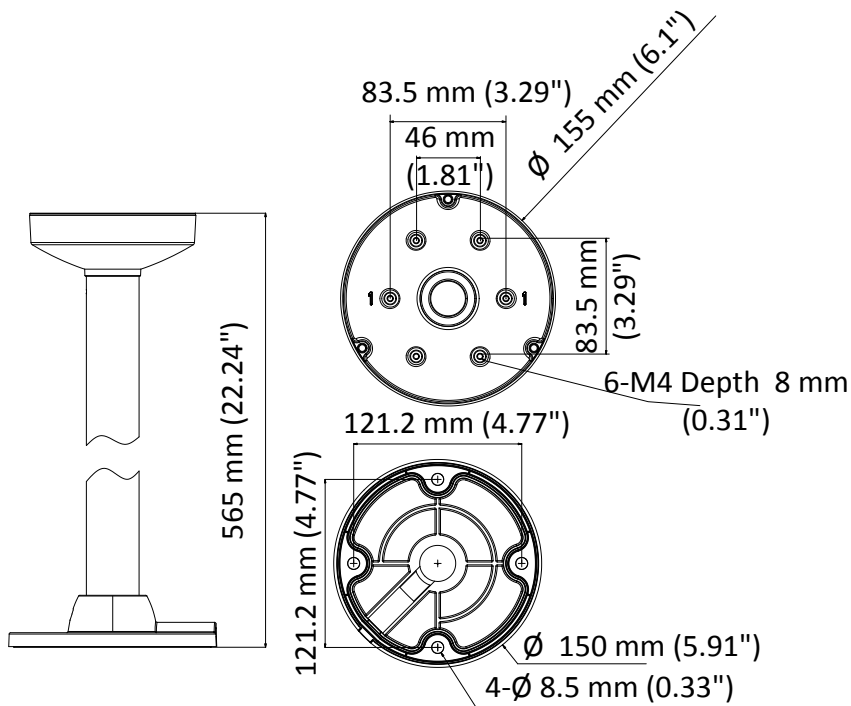

DS-1471ZJ-155 (Black)

Pendant Mount

Feature

- Aluminum alloy with surface spray treatment
- Easy to install

Dimension

Available Model

DS-1471ZJ-155 (Black)

Parameter

Model	DS-1471ZJ-155 (Black)
Parameters	Pendant Mount
Appearance	Hikvision Black
Material	Aluminum Alloy
Dimension	Φ 155 mm × 565 mm (6.1" × 22.24")
Weight	Approx. 650 g (1.4 lb.)

Note

- The mount should be installed on the flat surface.
- Waterproof rubber is necessary for outdoor application.
- The wall must be capable of supporting at least 3 times as much as the total weight of the camera and the mount.
- The mount's maximum load capacity is 3 Kg (6.6 lb.).