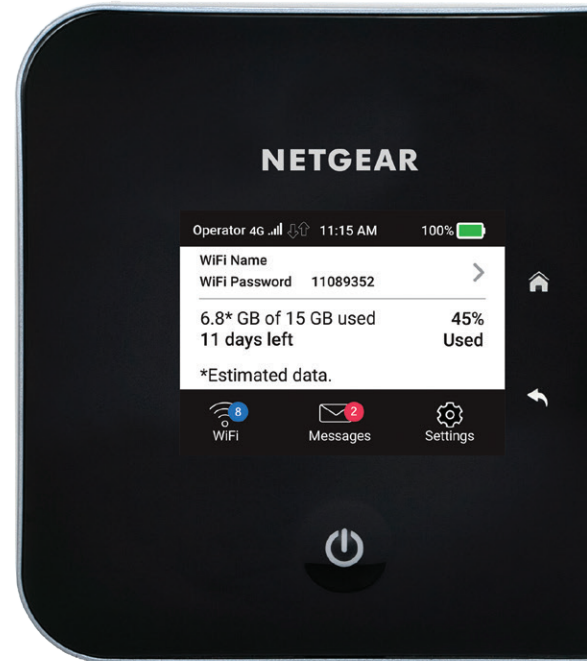

NIGHTHAWK®

Nighthawk® M2 Mobile Router

Introducing the Next Generation Gigabit LTE Mobile Router

Advance the way you WiFi on-the-go. The Nighthawk M2 Mobile Router by NETGEAR is the next generation LTE Mobile Router to achieve maximum download speeds, bringing your mobile broadband experience to unparalleled new heights. With super-fast download speeds, and support for CAT 20 LTE Advanced 5-band Carrier Aggregation, this premium Mobile Router provides

the best internet connection experience possible whether it is used on-the-go, at home, or during your travels. As an ultimate router fit for travels, the Nighthawk M2 Mobile Router can provide a secure LTE connection to share with up to 20 WiFi devices, and stream and play multimedia to keep your friends and family entertained. With a simple and intuitive app-driven

As your ultimate travel router,
the Nighthawk M2 is a premium
mobile WiFi router, plus MORE

SUPER-FAST
WIRELESS INTERNET

MEDIA STREAMING

PARENTAL CONTROL

LONG-LASTING BATTERY

TOUCH SCREEN
WITH DATA USAGE METER