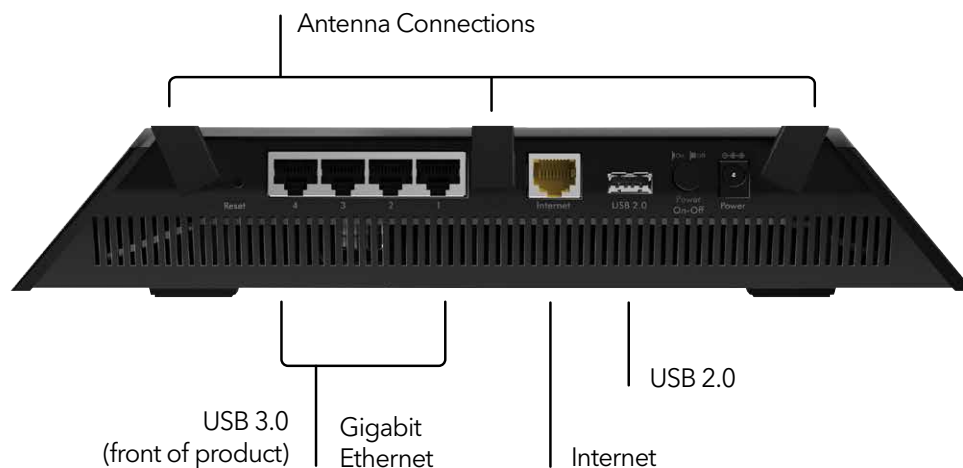

Connection Diagram