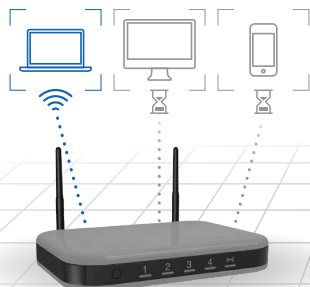

Multi-User MIMO (MU-MIMO)

Traditional WiFi routers can stream data to only one device in the home at a time. When multiple devices are connected to the router, each device needs to take its turn, and then wait before receiving more data. This can lead to slower network and Internet speeds. Using Multi-User MIMO technology, NETGEAR routers can stream data to multiple devices simultaneously. With MU-MIMO, your WiFi network can deliver faster throughput to every MU-MIMO connected device. That means faster downloads and smoother streaming for your devices.

Enjoy simultaneous streaming with MU-MIMO

Data sent to one device at a time

Traditional WiFi