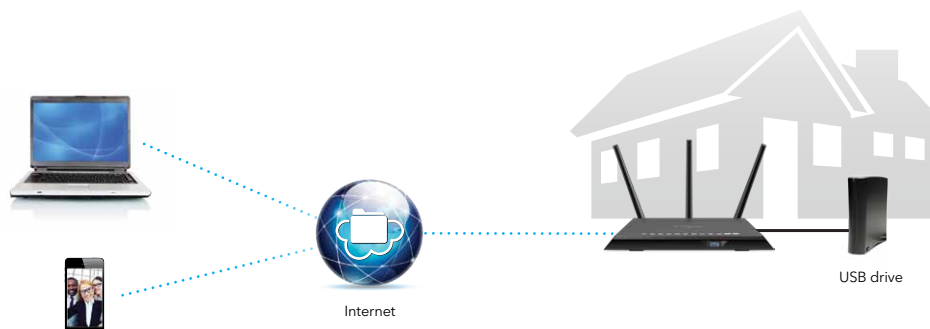

ReadyCLOUD® USB Access—Access Your Files Wherever, Whenever

Access and share your files via secure, personal cloud storage with NETGEAR ReadyCLOUD® USB Access. Once you've connected your USB drive to your NETGEAR Nighthawk® AC2300 and uploaded all your favorite files, you can enjoy the convenience and accessibility anytime & anywhere you have an Internet connection. No fees, storage limitations, or privacy concerns of cloud storage services. Using the ReadyCLOUD mobile app or web portal, you'll now have anytime, anywhere access to your USB drive at home... it's that easy!

- Set up your and access ReadyCLOUD via the web portal <http://readycloud.netgear.com/>
- Download mobile app for Android <https://play.google.com/store/apps/details?id=com.netgear.readycloud&hl=en>
- Download mobile app for iOS <https://itunes.apple.com/us/app/readycloud/id700730254?mt=8>