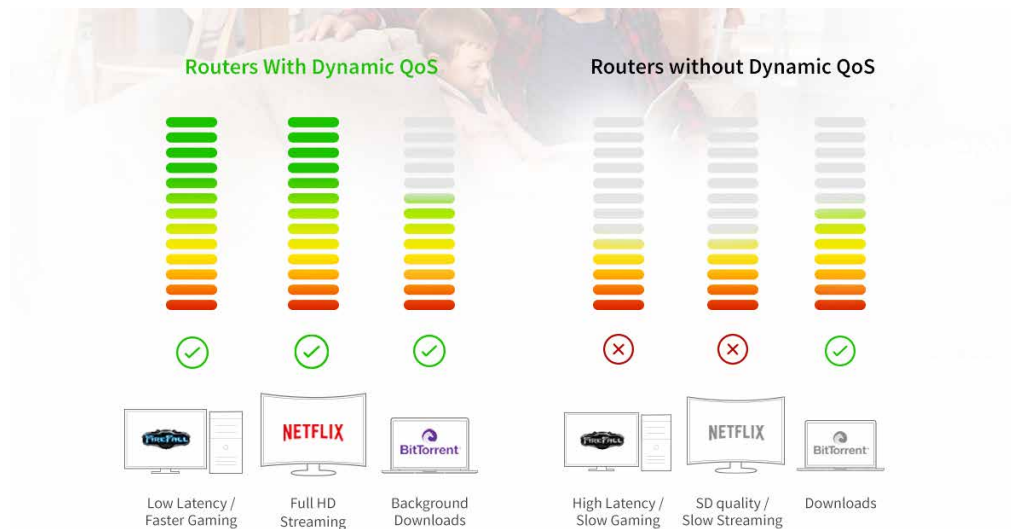

## Enjoy simultaneous streaming with MU-MIMO

Data sent to one device at a time

Traditional WiFi

Data sent to multiple devices simultaneously

MU-MIMO WiFi

### ReadyCLOUD® USB Access—Access Your Files Wherever, Whenever

Access and share your files via secure, personal cloud storage with NETGEAR ReadyCLOUD® USB Access. Once you've connected your USB drive to your NETGEAR Nighthawk® AC2300 and uploaded all your favorite files, you can enjoy the convenience and accessibility anytime & anywhere you have an Internet connection. No fees, storage limitations, or privacy concerns of cloud storage services. Using the ReadyCLOUD mobile app or web portal, you'll now have anytime, anywhere access to your USB drive at home... it's that easy!

## Dynamic Quality Of Service

If you like gaming and streaming videos, then you'll benefit from Dynamic Quality of Service (QoS). Dynamic QoS resolves Internet traffic congestion when you have competing Internet demands at home. Dynamic QoS identifies your online activities by application and device, and then utilizes bandwidth allocation, and traffic prioritization techniques, to automatically allocate more bandwidth to latency sensitive applications like online gaming and video streaming, while ensuring that lower priority applications continue to work.