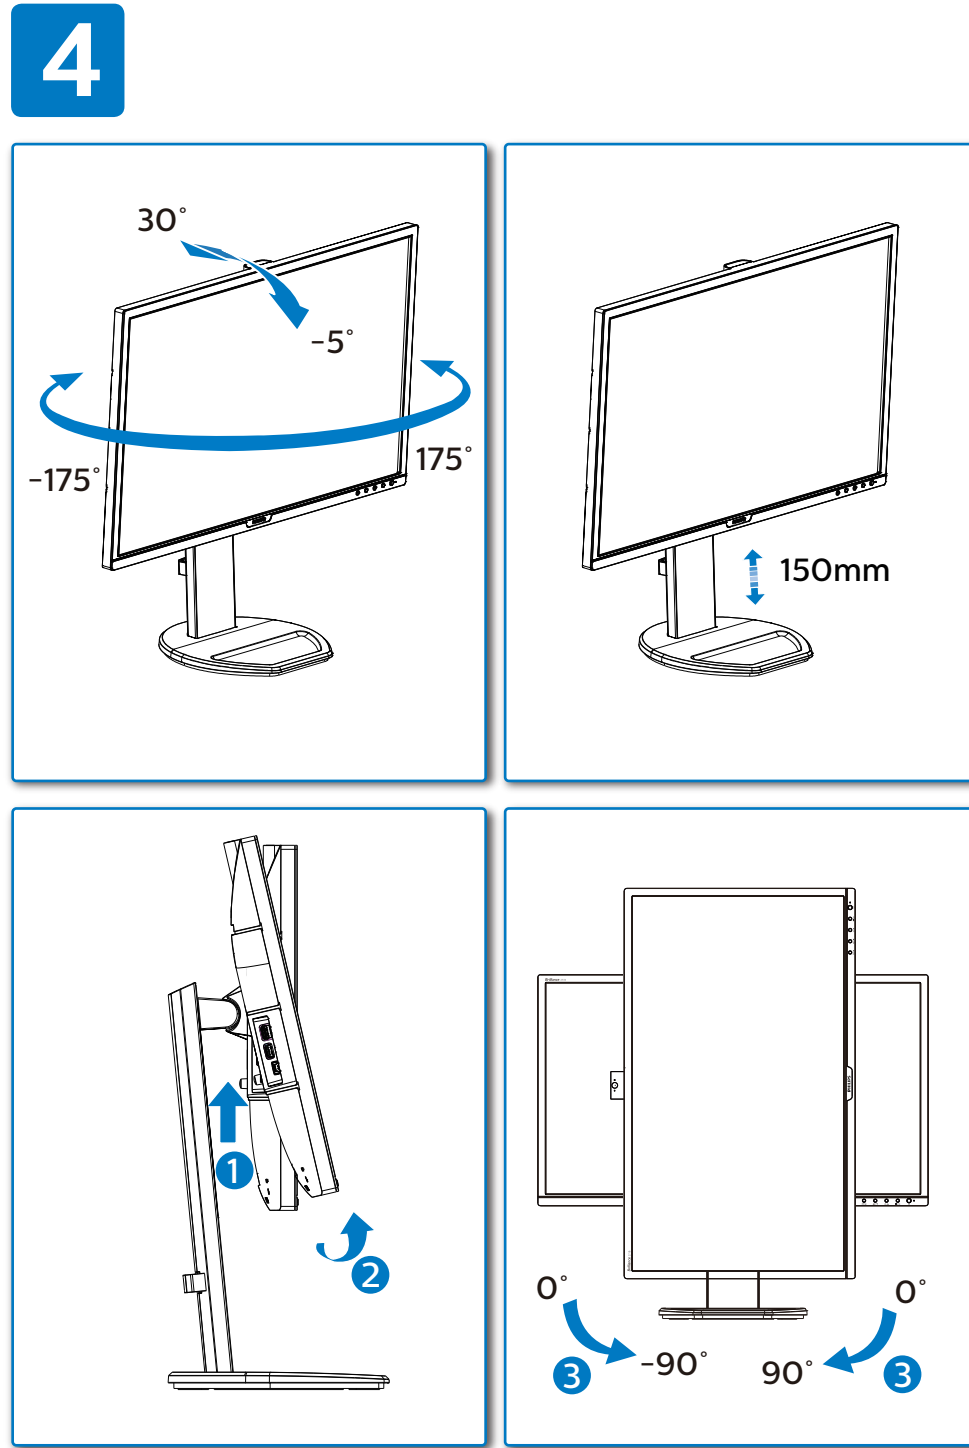

GRAPHIC DEVELOPMENT MMD	
Product name	
Project name	
Project no.	
Finishing	Folded sheet
Scale	1:1
Size Spreads	594 (W) x 210 (H) mm
Size	148.5 (W) x 210 (H) mm
Operator(s)	
Date amended	
VERSION No.	1
APPROVAL	
QC Lithographer	
Product Manager	
Date Check	
ARTWORK DOCUMENT	
Paper	80gsm White, woodfree coated
Numbers of colours	2C2C
Pantone 300c	
Spotcolor	
Afterservice	
<input type="checkbox"/> Cr opping	
<input type="checkbox"/> Coating	
<input type="checkbox"/> Varnishing	
<input type="checkbox"/> Embossing	
<input type="checkbox"/> Cutterguide	
<input type="checkbox"/> Die-cut	
<input type="checkbox"/> Binding	
<input type="checkbox"/> Glue	