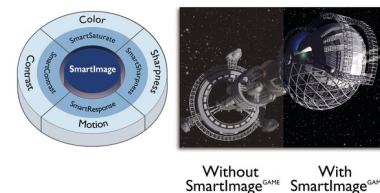

VA display

Philips' VA LED display uses an advanced multi-domain vertical alignment technology that gives you super-high static contrast ratios for extra-vivid and bright images. While standard office applications are handled with ease, it is especially suitable for photos, web browsing, films, gaming and demanding graphical applications. Its optimised pixel management technology gives you a 178/178-degree extra-wide viewing angle, resulting in crisp images.

16:9 Full HD display

Picture quality matters. Regular displays deliver quality, but you expect more. This display features enhanced Full HD 1920 x 1080 resolution. With Full HD for crisp detail paired

with high brightness, incredible contrast and realistic colours, expect a true-to-life picture.

SmartContrast

SmartContrast is a Philips technology that analyses the contents you are displaying, automatically adjusting colours and controlling backlight intensity to dynamically enhance contrast for the best digital images and videos or when playing games where dark hues are displayed. When Economy mode is selected, contrast is adjusted and backlighting fine-tuned for just-right display of everyday office applications and lower power consumption.

SmartImage Game mode

The new Philips gaming display has quick-access OSD fine-tuned for gamers, offering you multiple options. "FPS" mode (First person shooting) improves dark themes in games, allowing you to see hidden objects in dark areas. "Racing" mode adapts the display with the fastest response time and high colour, along with image adjustments. "RTS" mode (Real-time strategy) has a special SmartFrame mode that enables highlighting of specific area and allows for size and image adjustments. Gamer 1 and Gamer 2 enable you to save personal customised settings based on different games, ensuring best performance.