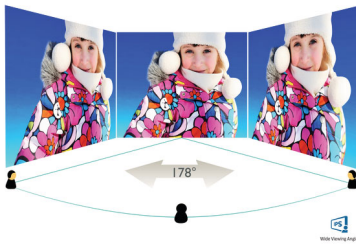

Full HD LCD monitor
V Line 24 (23.8"/60.5 cm diag.), 1920 x 1080 (Full HD)

243V7QDSB/00

Highlights

IPS technology

IPS displays use an advanced technology that gives you extra-wide viewing angles of 178/178 degrees, making it possible to view the display from almost any angle. Unlike standard TN panels, IPS displays give you remarkably crisp images with vivid colours, making them ideal not only for Photos, movies and web browsing, but also for professional applications that demand colour accuracy and consistent brightness at all times.