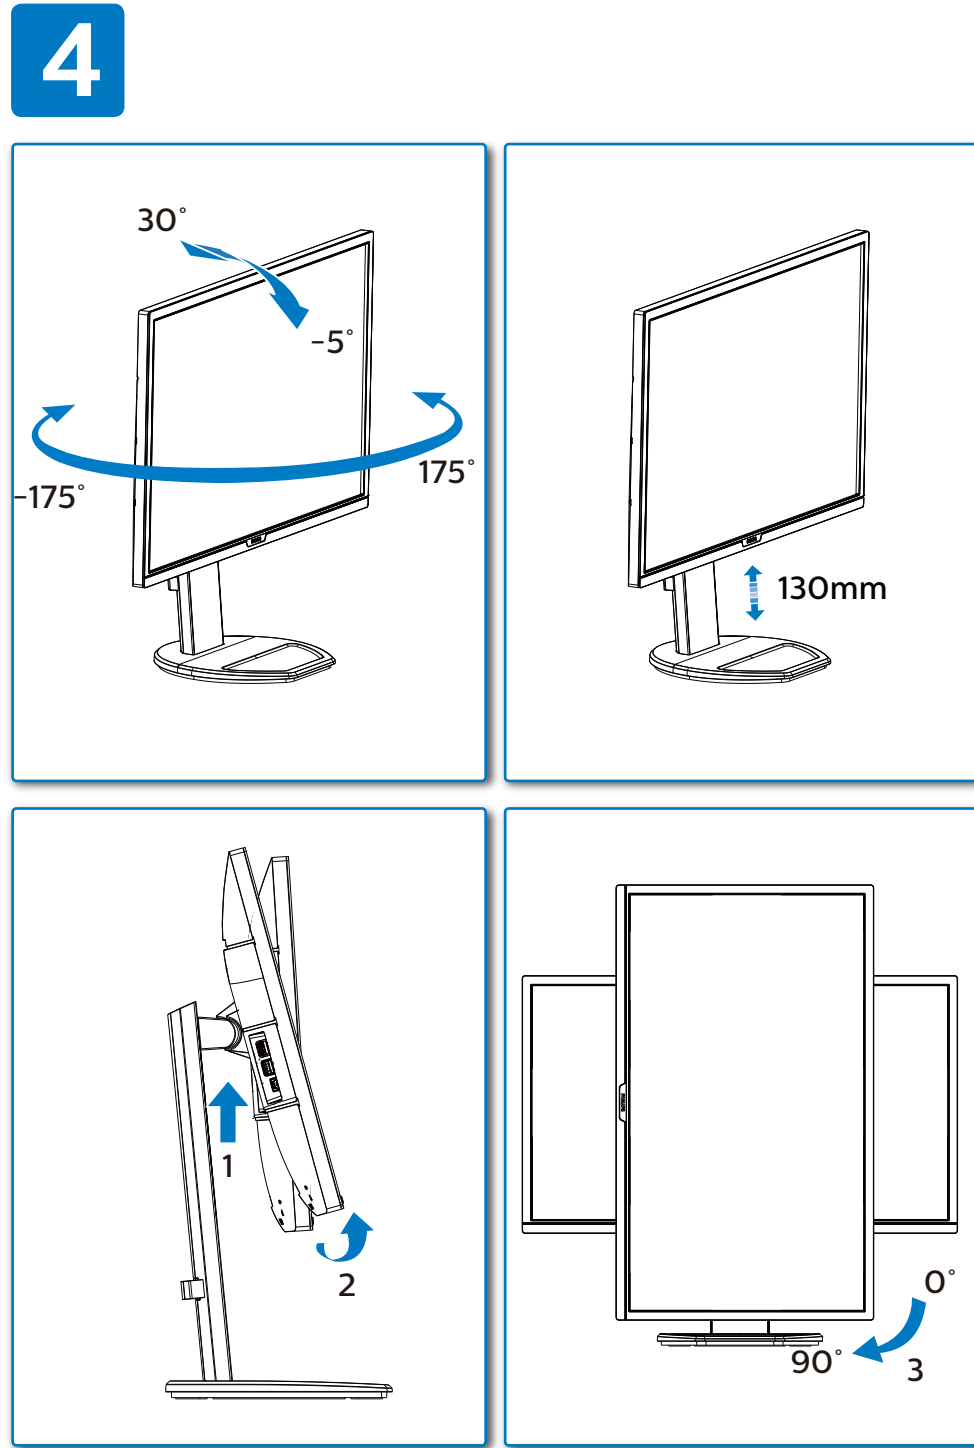

GRAPHIC DEVELOPMENT MMD	
Product name	272B8-QSG
Project name	272B8-QSG
Project no.	
Finishing	Folded sheet
Scale	1:1
Size Spreads	594 (W) x 210 (H) mm
Size	148.5 (W) x 210 (H) mm
Operator(s)	
Date amended	Dec. 05, 2017
VERSION No.	1
APPROVAL	
QC Lithographer	
Product Manager	
Date Check	
ARTW ORK DOCUMENT	
Paper	80gsm White, woodfree coated
Numbers of colours	2C2C
Pantone 300c	
Spotcolor	
Aftertreatment	
☐ Cr opping	
☐ Coating	
☐ Varnishing	
☐ Embossing	
☐ Cuttingguide	
☐ Die-cut	
☐ Binding	
☐ Glue