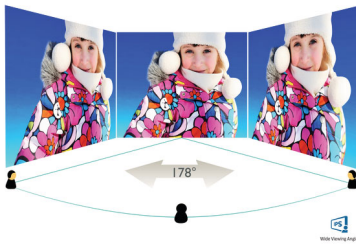

Full HD LCD monitor
V Line 27" (68.6 cm), Full HD (1920 x 1080)

273V7QDSB/00

Highlights

IPS technology

IPS displays use an advanced technology that gives you extra-wide viewing angles of 178/178 degrees, making it possible to view the display from almost any angle. Unlike standard TN panels, IPS displays give you remarkably crisp images with vivid colours, making them ideal not only for Photos, movies and web browsing, but also for professional applications that demand colour accuracy and consistent brightness at all times.