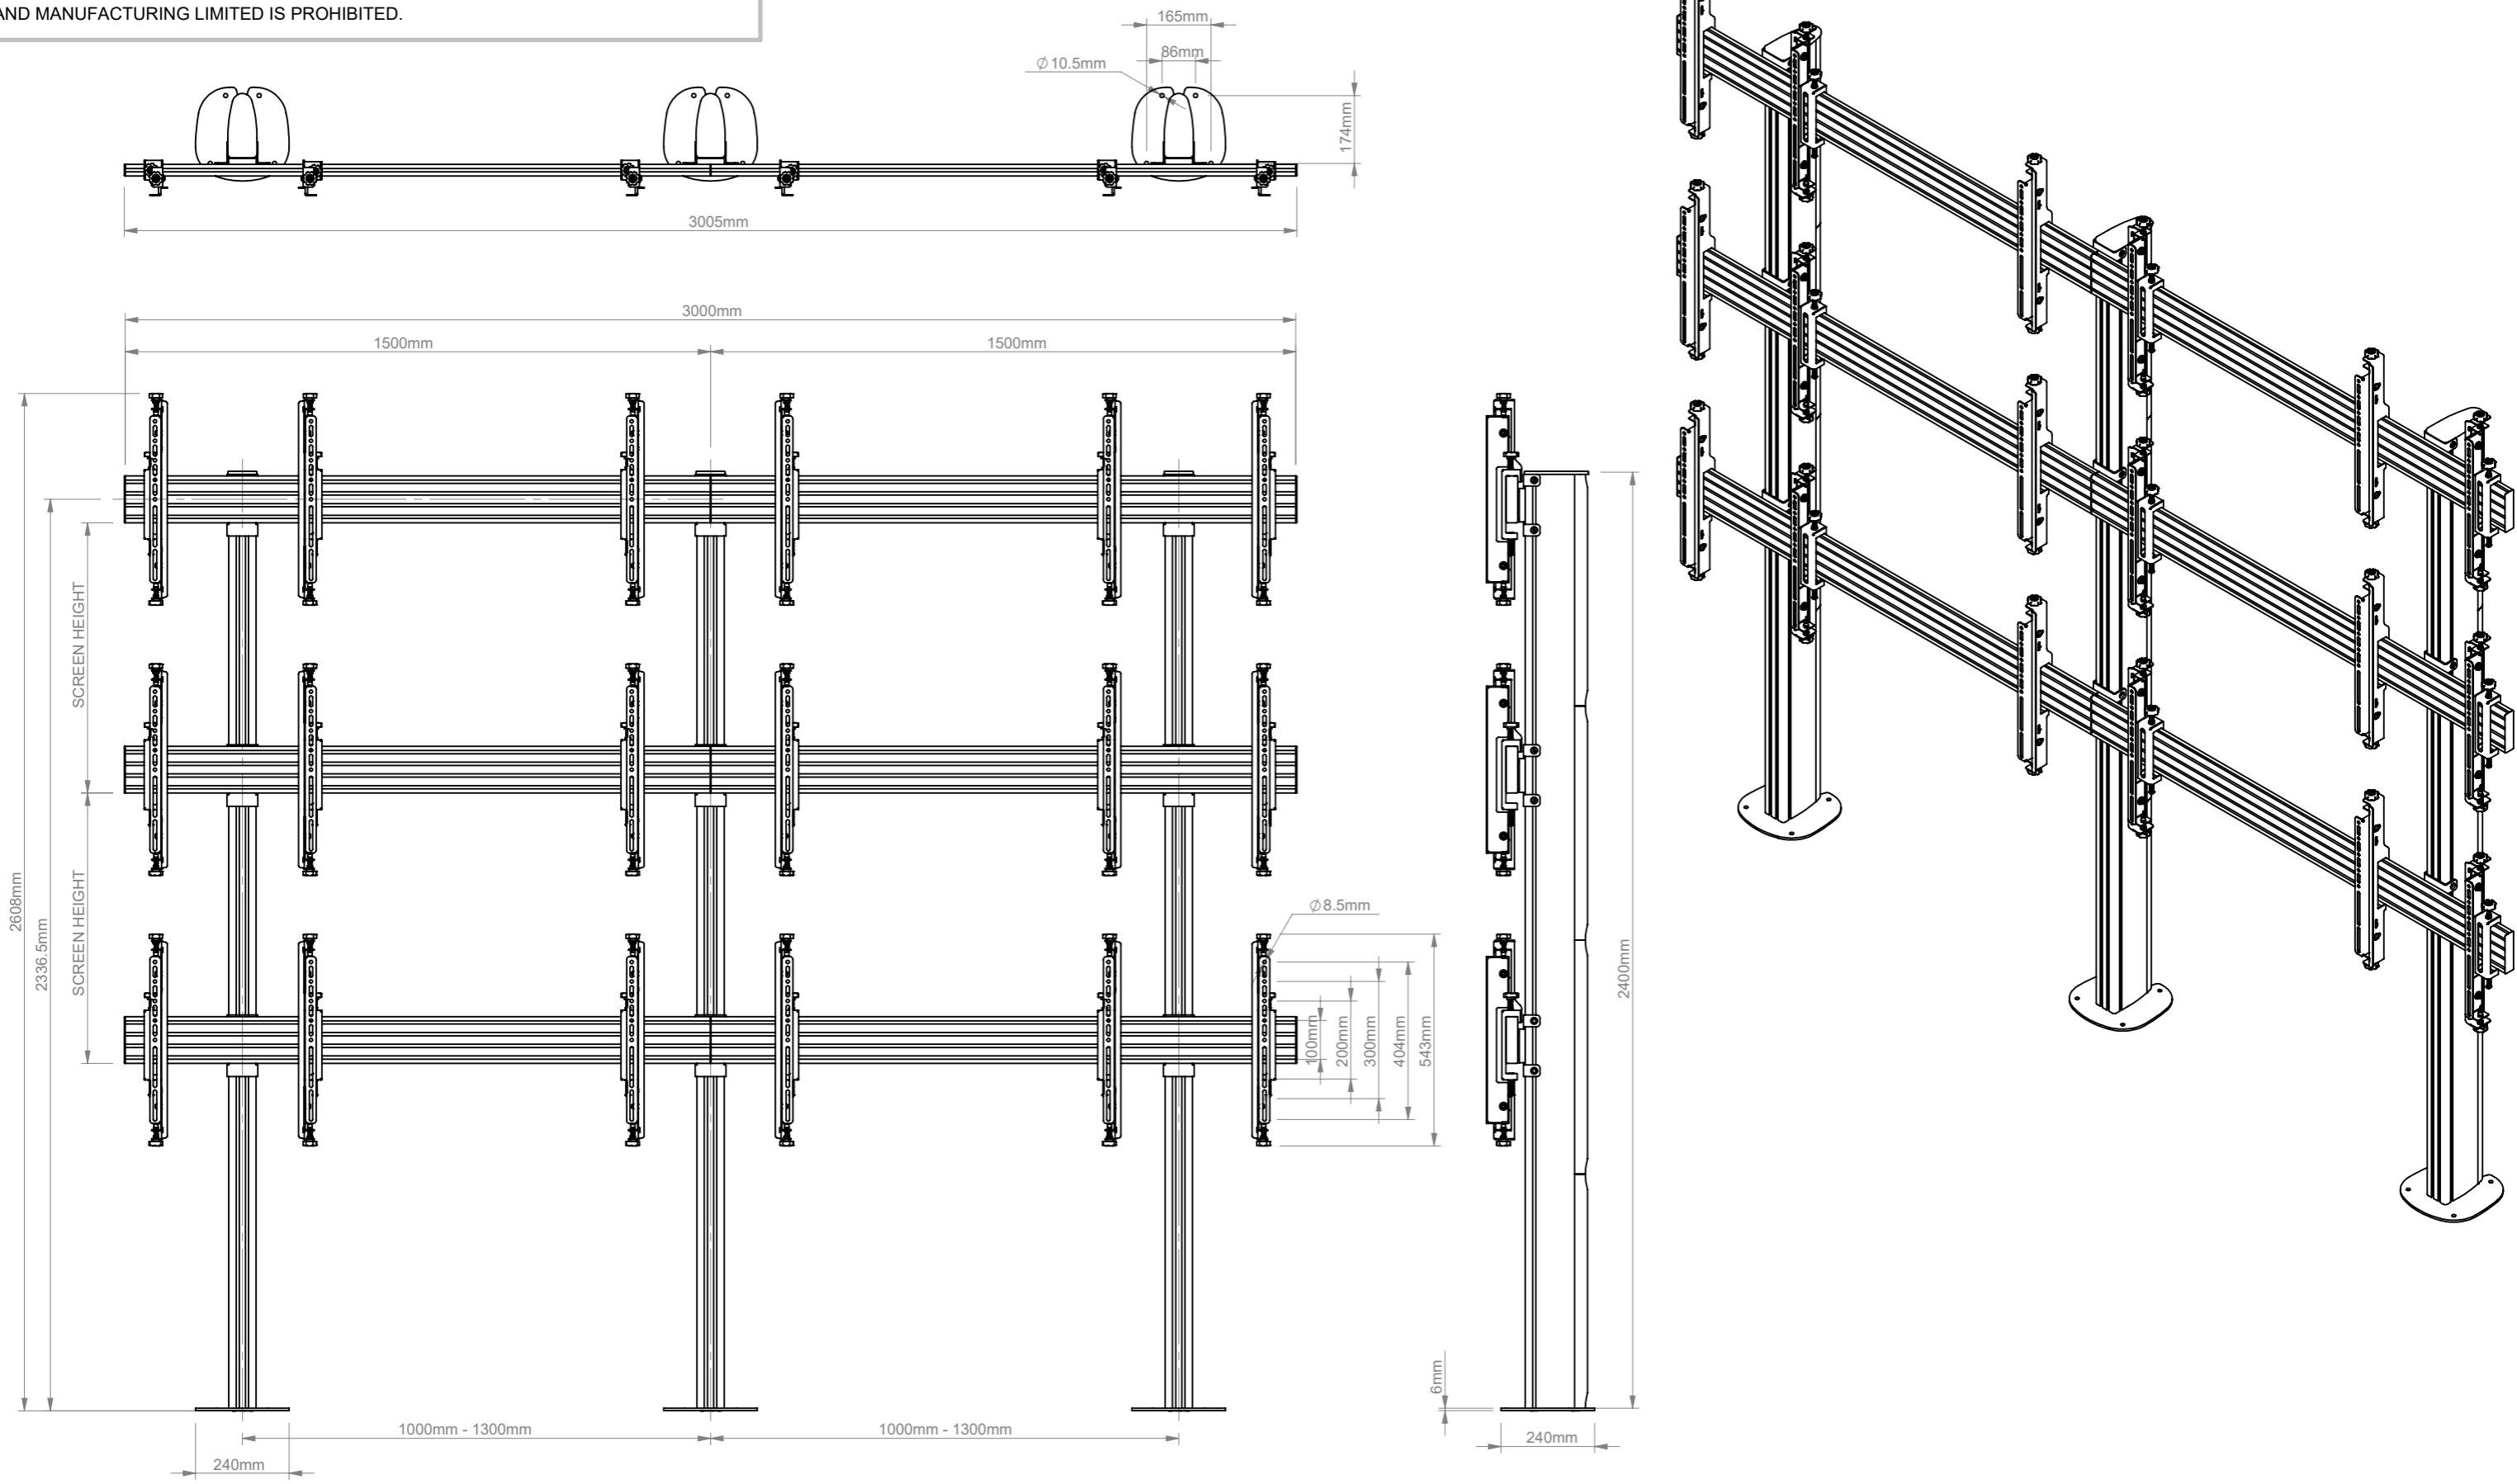

THE INFORMATION CONTAINED IN THIS DRAWING IS THE SOLE PROPERTY OF B-TECH INTERNATIONAL DESIGN AND MANUFACTURING LIMITED, ANY REPRODUCTION IN PART OR WHOLE WITHOUT THE WRITTEN PERMISSION OF B-TECH INTERNATIONAL DESIGN AND MANUFACTURING LIMITED IS PROHIBITED.

<b>B-Tech International Design and Manufacturing Limited</b>		<b>B-Tech No:</b> BT8372 3x3
Part of the B-Tech International Group of Companies		<b>Version:</b> V1.0
 UNLESS OTHERWISE SPECIFIED DIMENSIONS ARE IN MILLIMETERS	<b>Size:</b> A3	<b>Title:</b> System X - Universal 3x3 Videowall Fixed Floor
	<b>Scale:</b> 1:16	<b>Revision:</b> 0.0
<b>Sheet:</b> 1 of 1	<b>Date:</b> 08/03/2016	<b>File Name:</b> BTD-BT8372-3x3-R0.0