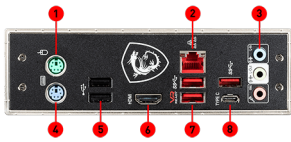

## SPECIFICATION

<b>Model Name</b>	MAG B365M MORTAR
<b>CPU Support</b>	Supports 9 <sup>th</sup> /8 <sup>th</sup> Gen Intel® Core™ / Pentium® Gold / Celeron® processors
<b>CPU Socket</b>	LGA 1151
<b>Chipset</b>	Intel® B365 Chipset
<b>Graphics Interface</b>	1 x PCI-E 3.0 x16 slot
<b>Display Interface</b>	HDMI - Requires Processor Graphics
<b>Memory Support</b>	4 DIMMs, Dual Channel DDR4 2666MHz
<b>Expansion Slots</b>	2 x PCI-E 3.0 x1 slots
<b>Storage</b>	1 x Turbo M.2 slot (Intel® Optane™ Memory Ready) 6 x SATA 6Gb/s
<b>USB ports</b>	6 x USB 3.1 (Gen1, A+C) + 6 x USB 2.0
<b>LAN</b>	Intel® I219-V Gigabit LAN
<b>Audio</b>	8-Channel(7.1) HD Audio with Audio Boost

## CONNECTIONS

1. Mouse Port
2. Intel GAMING LAN
3. HD Audio Connectors
4. Keyboard Port
5. USB 2.0 ports
6. HDMI Port
7. USB 3.1 Gen1 Type-A ports
8. USB 3.1 Gen1 Type-A+C ports