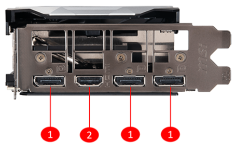

msi

GRAPHICS CARD

GeForce RTX 2080 SUPER VENTUS OC

SPECIFICATION

Model Name	GeForce® RTX 2080 SUPER™ VENTUS OC
Graphics Processing Unit	NVIDIA® RTX 2080 SUPER™
Interface	PCI Express x16 3.0
Cores	3072 Units
Core Clocks	Boost: 1830 MHz
Memory Speed	15.5 Gbps
Memory	8GB GDDR6
Memory Bus	256-bit
Output	DisplayPort x 3 (v1.4) / HDMI 2.0b x 1
HDCP Support	2.2
Power consumption	250 W
Power connectors	8-pin x 1, 6-pin x 1
Recommended PSU	650 W
Card Dimension(mm)	268 x 114 x 50 mm
Weight (Card / Package)	1046 g / 1538 g
DirectX Version Support	12 API
OpenGL Version Support	4.5
Multi-GPU Technology	NVIDIA® NVLINK™ (SLI-Ready), 2-way
Maximum Displays	4
VR Ready	Y
G-SYNC® technology	Y
Adaptive Vertical Sync	Y
Digital Maximum Resolution	7680 x 4320

CONNECTIONS

1. DisplayPort
2. HDMI

FEATURE

DUAL FAN THERMAL DESIGN

Dual fans covers more area of heatsink to take heat away more efficiently.

SMOOTH HEAT PIPES

Heat pipes with a smooth squared shape at the bottom to maximize heat transfer to the copper baseplate.

SOLID BLACK & RED BACKPLATE

Increases toughness of the card to prevent bending while complementing the sleek MSI design.

OC PERFORMANCE

MSI OC graphics cards are equipped with higher clock speeds out of the box for increased performance.