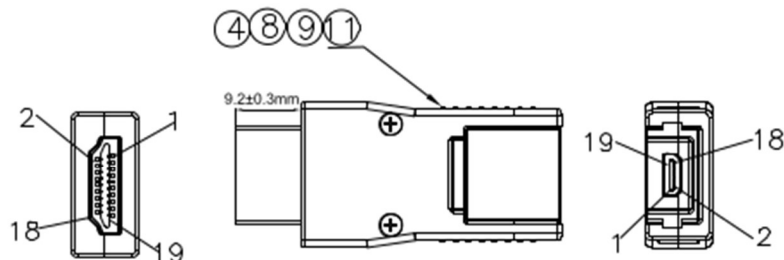

P1	接线PIN位	P2
LY	white(白)	LY
ECE	yellow(黄)	CEC
Shell GND	black(黑)	GND Shell
HPD	orange(橙)	HPD
LX	pink(粉)	LX
VCC	red(红)	+5V
UTY	blue(蓝)	UTY

11	HDMI DM Transparent PVC dust cover	1	PCS
10	Transparent yellow JUMP	1	PCS
9	HDMI DF TO AM~PCBA	1	PCS
8	HDMI DF/AM Adapter~Zinc alloy shell	1	PCS
7	HDMI AOC AM~Zinc alloy shell	1	SET
6	HDMI AOC DM~Zinc alloy shell	1	SET
5	PVC~60P~Black	12	g
4	HDMI M Transparent PVC dust cover	2	PCS
3	HDMI Photoelectric conversion module (RX) DISPLAY	1	PCS
2	HDMI-D Photoelectric conversion module (TX) SOURCE	1	PCS
1	NO~UL~[30AWG(7/0.10TC)+EA]*1P+28AWG(19/0.08TC)*3C+24AWG(41/0.08TC)*2C+optical fiber(1.03*0.32)*4C+A~OD:4.8MM~black~no marking	10.0	m
NO	DESCRIPTION	Q'TY	UNIT

REV	ECN No	DESCRIPTION	DATE	CAHNGE
TOLERANCE				
INCHES				
M/M				
.X	.015	.30	TITLE:	
.XX	.010	.10	HDMI DM TO AM AOC CABLE+DF TO AM Adapter	
.XXX	.005	.05	CUSTOMER : APL	
DRAWN BY		CUSTOMER NO.: ICOC HDMI-HY2D-010		
CHECK BY		SCALE	NONE	REV. A1
APPD BY		UNIT	MM	
		DATE	2019.04.29	