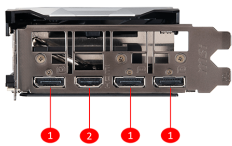

CONNECTIONS

1. DisplayPort
2. HDMI

FEATURE

DUAL FAN THERMAL DESIGN

Dual fans covers more area of heatsink to take heat away more efficiently.

SMOOTH HEAT PIPES

Heat pipes with a smooth squared shape at the bottom to maximize heat transfer to the copper baseplate.

SOLID BLACK & RED BACKPLATE

Increases toughness of the card to prevent bending while complementing the sleek MSI design.

OC PERFORMANCE

MSI OC graphics cards are equipped with higher clock speeds out of the box for increased performance.

MSI Afterburner

The ultimate overclocking software with advanced control options and real-time hardware monitor.

VR Ready

Certified to provide the performance required for a smooth experience in your VR adventures.

NVIDIA® G-SYNC®

Gives you more of what you want in a gaming experience. Incredibly smooth, tear-free gameplay at refresh rates up to 240 Hz.