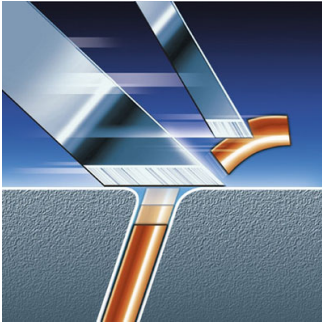

Shaves even the shortest stubble

- Precision Cutting System

Comfortably close

- Super Lift & Cut technology

Simply rinses clean

- Washable shaver

Adjusts to every curve of your face and neck

- Reflex Action system
- Individually floating heads

Moustache and sideburn trimming

- Spring-released, pop-up trimmer

PHILIPS

Highlights

Super Lift & Cut technology

The dual blade system of this electric shaver lifts hairs to cut comfortably below skin level.

Washable shaver

The water resistant Philips shaver can be easily rinsed under the tap.

Reflex Action system

Automatically adjusts to every curve of your face and neck.

Individually floating heads

Align the razor sharp blades of your Philips shaver closer to your skin for exceptional closeness.

Spring-released, pop-up trimmer

Full width trimmer is perfect for grooming sideburns and moustache.

Precision Cutting System

The electric shaver has ultra thin heads with slots to shave the long hairs and holes to shave even the shortest stubble.