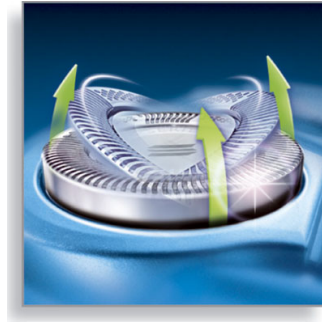

Moustache and sideburn trimming

- Spring-released, pop-up trimmer

PHILIPS

Highlights

Super Lift & Cut technology

The dual blade system of this electric shaver lifts hairs to cut comfortably below skin level.

Washable shaver

The water resistant Philips shaver can be easily rinsed under the tap.

Reflex Action system

Automatically adjusts to every curve of your face and neck.

Individually floating heads

Align the razor sharp blades of your Philips shaver closer to your skin for exceptional closeness.

Spring-released, pop-up trimmer

Full width trimmer is perfect for grooming sideburns and moustache.

Precision Cutting System

The electric shaver has ultra thin heads with slots to shave the long hairs and holes to shave even the shortest stubble.

Specifications

Shaving Performance

- Shaving system: Precision Cutting System, Super Lift & Cut technology
- Contour following: Reflex Action system, Individual floating heads
- Styling: Precision trimmer