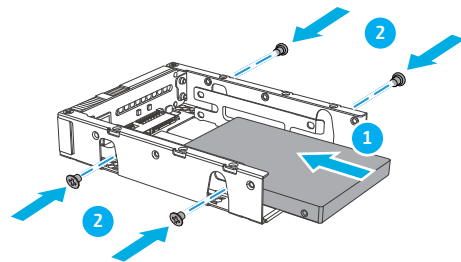

- All the drive data will be cleared upon SSD initialization----- en
- Alle Laufwerksdaten werden bei der SSD-Initialisierung gelöscht----- de
- Toutes les données présentes sur le disque seront effacées lors de l'initialisation du SSD----- fr
- Tutti dati dell'unità saranno cancellati con l'inizializzazione del disco rigido----- it
- Todos los datos del disco se borrarán después de la inicialización del SSD----- es
- Als de SSD wordt geïnitialeerd, dan worden alle gegevens erop gewist ----- nl
- Alla data på disken rensas när SSD initieras ----- sv
- Kaikki aseman tiedot tyhjennetään kiintolevyn alustuksen yhteydessä ----- fi
- Alle data på disken ryddes, når harddisken initialiseres ----- da
- Alle data blir slettet når SSD initialiseres ----- no
- Todos os dados do disco serão apagados na inicialização do SSD ----- pt
- После инициализации SSD накопителя все данные на нем будут удалены ----- ru
- 硬碟初始化時·所有資料皆會被清除 ----- tw
- SSD初始化时·所有磁盤上的数据都将会被清除 ----- cn
- SSD を初期化すると、すべてのドライブデータが消去されます ----- ja
- SSD 초기화시 모든 드라이브 데이터가 삭제됩니다 ----- ko
- ข้อมูลในไดรฟ์ทั้งหมดจะถูกลบทิ้งเมื่อเริ่มต้นเอสเอสดีใหม่ ----- th
- SSD başlatıldıktan sonra tüm sürücü verileri temizlenecektir ----- tr
- A SSD inicializálása a meghajtó összes adatát törli ----- hu
- Všetchna data disku budou při inicializaci jednotky pevného disku odstraněna ----- cs
- Po zainicjowaniu dysku twardego wszystkie znajdujące się na nim dane zostaną usunięte ----- pl
- يتم مسح كل بيانات محرك الأقراص عند تهيئة SSD(محرك الأقراص الصلبة) ----- ar

www.qnap.com

helpdesk.qnap.com

QNAP

Printed in Taiwan
P/N: 51000-024637-RS