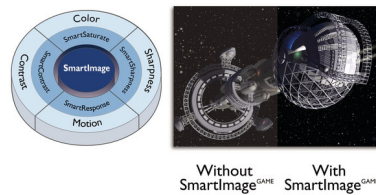

Highlights

IPS technology

IPS displays use an advanced technology that gives you extra-wide viewing angles of 178/178 degrees, making it possible to view the display from almost any angle. Unlike standard TN panels, IPS displays give you remarkably crisp images with vivid colours, making them ideal not only for Photos, movies and web browsing, but also for professional applications that demand colour accuracy and consistent brightness at all times.

16:9 Full HD display

Picture quality matters. Regular displays deliver quality, but you expect more. This display features enhanced Full HD 1920 x 1080 resolution. With Full HD for crisp detail paired with high brightness, incredible contrast and realistic colours, expect a true-to-life picture.

SmartContrast

SmartContrast is a Philips technology that analyses the contents you are displaying,

automatically adjusting colours and controlling backlight intensity to dynamically enhance contrast for the best digital images and videos or when playing games where dark hues are displayed. When Economy mode is selected, contrast is adjusted and backlighting fine-tuned for just-right display of everyday office applications and lower power consumption.

SmartImage Game mode

The new Philips gaming display has quick-access OSD fine-tuned for gamers, offering you multiple options. "FPS" mode (First person shooting) improves dark themes in games, allowing you to see hidden objects in dark areas. "Racing" mode adapts the display with the fastest response time and high colour, along with image adjustments. "RTS" mode (Real-time strategy) has a special SmartFrame mode that enables highlighting of specific area and allows for size and image adjustments. Gamer 1 and Gamer 2 enable you to save personal customised settings based on different games, ensuring best performance.