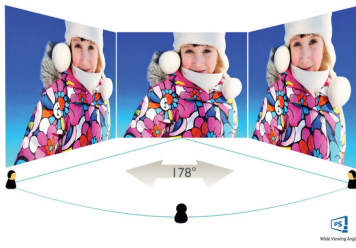

Full HD LCD monitor
E Line 32 (31.5"/80 cm diag.), Full HD (1920 x 1080)

327E8QJAB/00

Highlights

IPS technology

IPS displays use an advanced technology that gives you extra-wide viewing angles of 178/178 degrees, making it possible to view the display from almost any angle. Unlike standard TN panels, IPS displays give you remarkably crisp images with vivid colours, making them ideal not only for Photos, movies and web browsing, but also for professional applications that demand colour accuracy and consistent brightness at all times.