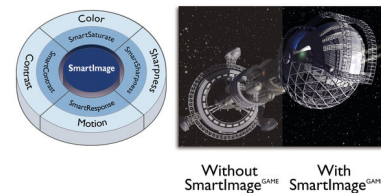

16:9 Full HD display

Picture quality matters. Regular displays deliver quality, but you expect more. This display

features enhanced Full HD 1920 x 1080 resolution. With Full HD for crisp detail paired with high brightness, incredible contrast and realistic colours, expect a true-to-life picture.

SmartContrast

SmartContrast is a Philips technology that analyses the contents you are displaying, automatically adjusting colours and controlling backlight intensity to dynamically enhance contrast for the best digital images and videos or when playing games where dark hues are displayed. When Economy mode is selected, contrast is adjusted and backlighting fine-tuned for just-right display of everyday office applications and lower power consumption.

SmartImage Game mode

The new Philips gaming display has quick-access OSD fine-tuned for gamers, offering you multiple options. "FPS" mode (First person shooting) improves dark themes in games, allowing you to see hidden objects in dark areas. "Racing" mode adapts the display with the fastest response time and high colour, along with image adjustments. "RTS" mode (Real-time strategy) has a special SmartFrame mode that enables highlighting of specific area and allows for size and image adjustments. Gamer 1 and Gamer 2 enable you to save personal customised settings based on different games, ensuring best performance.