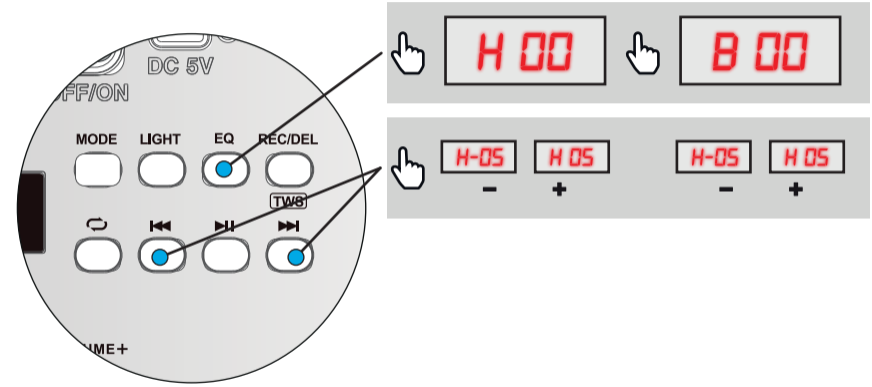

5

6

7

FAQ

WWW.TRUST.COM/23486/FAQ

TRUST INTERNATIONAL BV - LAAN VAN BARCELONA 600 - 3317DD, DORDRECHT, NL

©01-04-2019 TRUST ALL RIGHTS RESERVED.

KLUBB GO
WIRELESS PORTABLE PARTY SPEAKER
WITH RGB LIGHTS