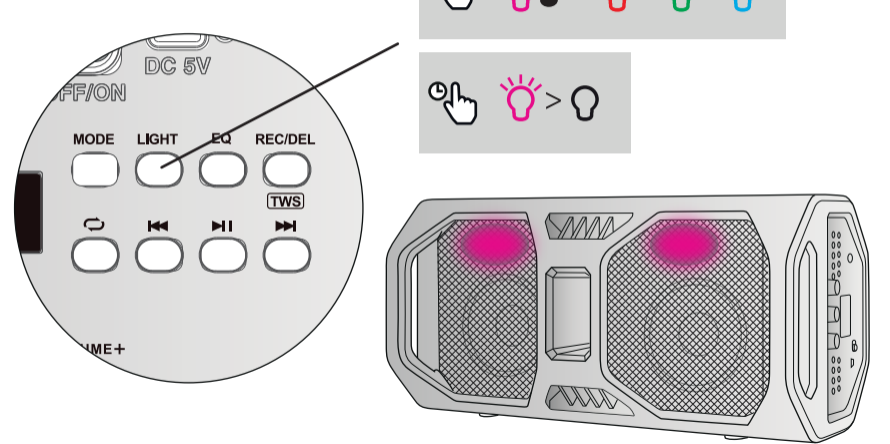

5

6

7

FAQ

WWW.TRUST.COM/23486/FAQ

TRUST INTERNATIONAL BV - LAAN VAN BARCELONA 600 - 3317DD, DORDRECHT, NL

©01-04-2019 TRUST ALL RIGHTS RESERVED.

KLUBB GO
WIRELESS PORTABLE PARTY SPEAKER
WITH RGB LIGHTS