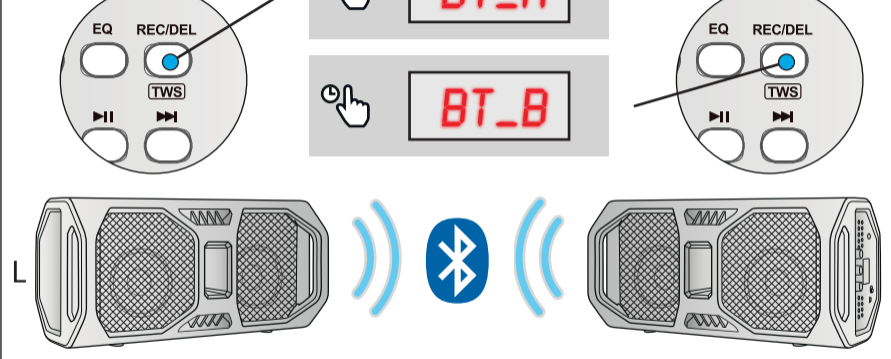

5

6

7

FAQ

WWW.TRUST.COM/23486/FAQ

TRUST INTERNATIONAL BV - LAAN VAN BARCELONA 600 - 3317DD, DORDRECHT, NL

©01-04-2019 TRUST ALL RIGHTS RESERVED.

KLUBB GO
WIRELESS PORTABLE PARTY SPEAKER
WITH RGB LIGHTS