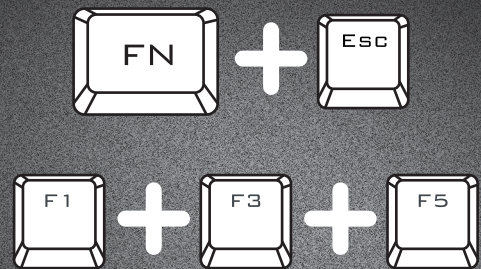

Factory Reset:

SCARR Mechanical Keyboard

www.trust.com/23385/faq

1.

2.