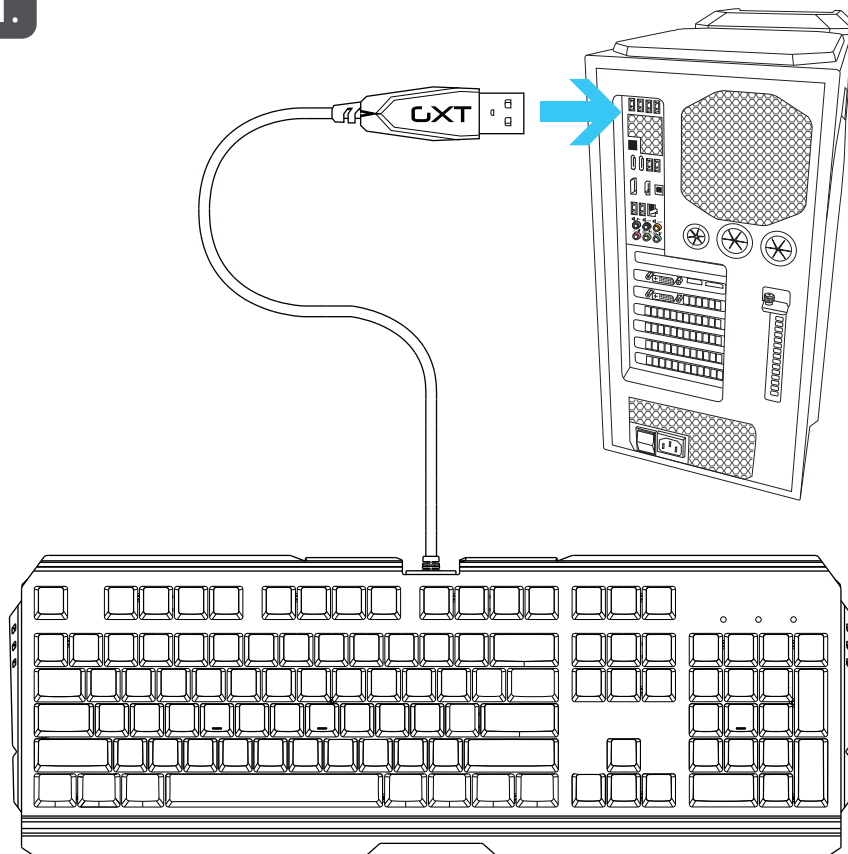

Factory Reset:

SCARR Mechanical Keyboard

www.trust.com/23385/faq

1.

2.