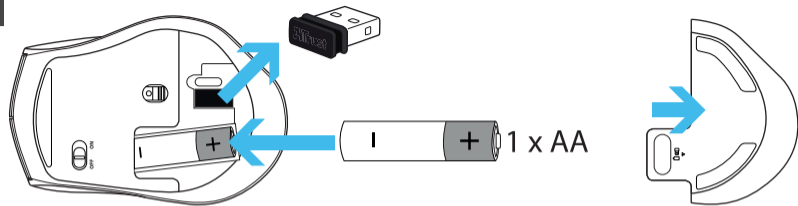

Trust

WIRELESS KEYBOARD & MOUSE

RAZA

1

2 x AAA

2