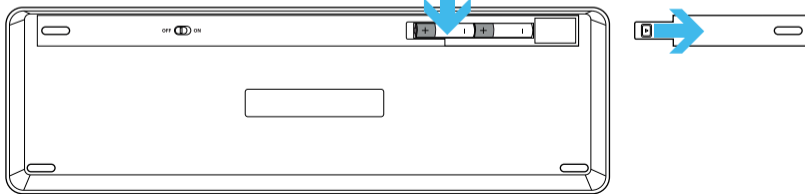

Trust

WIRELESS KEYBOARD & MOUSE

RAZA

1

2 x AAA

2