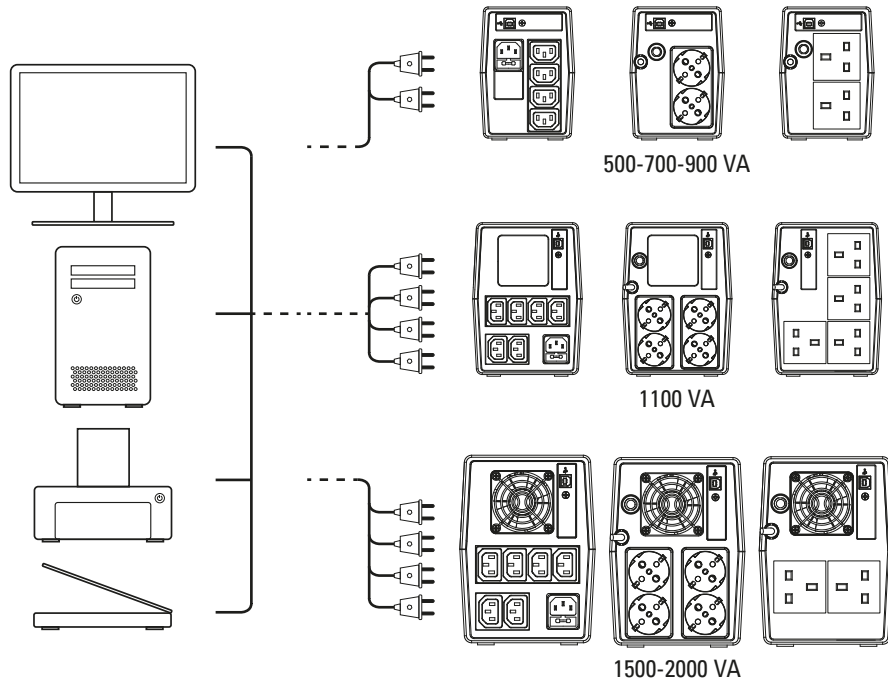

6

SPS one QUICK START GUIDE

- SPS 500 ONE (IEC) (UK)
- SPS 700 ONE (IEC) (UK)
- SPS 900 ONE (IEC) (UK)
- SPS 1100 ONE (IEC) (UK)
- SPS 1500 ONE (IEC) (UK)
- SPS 2000 ONE (IEC) (UK)

7

1

SAFETY

www.salicru.com/safety

2

1x
- SPS 500/700/900 ONE

1x A

1x B
ONLY IEC VERSION

1x

1x

1x

1x
- SPS 1100/1500/2000 ONE