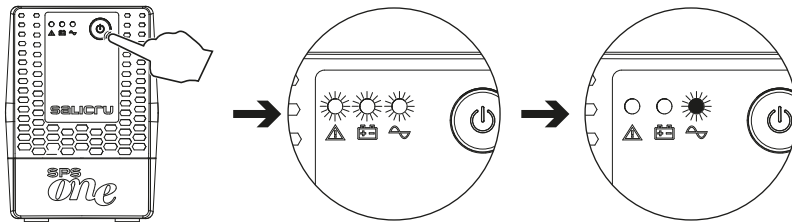

6

SPS one QUICK START GUIDE

- SPS 500 ONE (IEC) (UK)
- SPS 700 ONE (IEC) (UK)
- SPS 900 ONE (IEC) (UK)
- SPS 1100 ONE (IEC) (UK)
- SPS 1500 ONE (IEC) (UK)
- SPS 2000 ONE (IEC) (UK)

7

1

SAFETY

www.salicru.com/safety

2

1x
- SPS 500/700/900 ONE

1x A

1x B
ONLY IEC VERSION

1x

1x

1x

1x
- SPS 1100/1500/2000 ONE