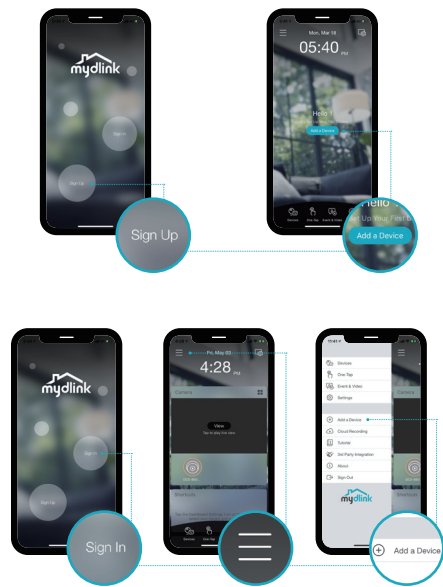

1

2

3

DCS-8000LHV2
Mini Full HD Wi-Fi Camera

Quick Start Guide

<https://eu.dlink.com/DCS-8000LHV2>

<https://www.dlink.com/support>