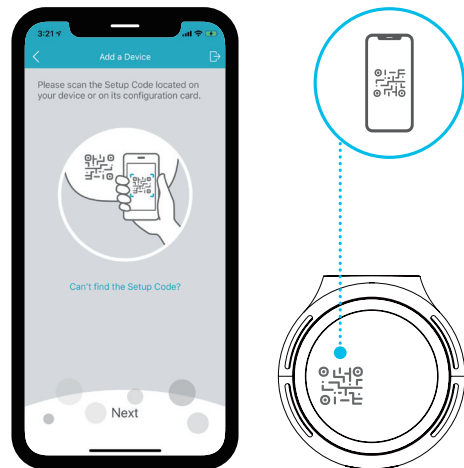

1

2

3

DCS-8000LHV2
Mini Full HD Wi-Fi Camera

Quick Start Guide

<https://eu.dlink.com/DCS-8000LHV2>

<https://www.dlink.com/support>