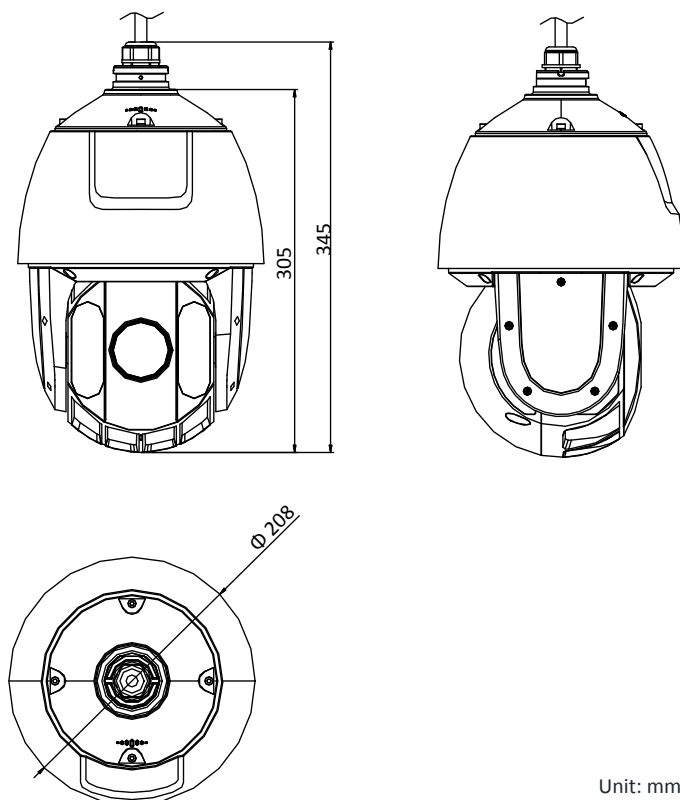

	Finnish, Croatian, Slovenian, Serbian, Turkish, Korean, Traditional Chinese, Thai, Vietnamese, Japanese, Latvian, Lithuanian, Portuguese (Brazil)
Power	24 VAC, 2.2 A, 50/60 Hz and Hi-PoE, 42.5 to 57 VDC, 1.41 A Max.: 30 W, including max. 10W for IR
Working Temperature	-30°C to 65°C (-22°F to 149°F)
Working Humidity	≤ 90%
Protection Level	IP66 Standard, 4000V Lightning Protection, Surge Protection and Voltage Transient Protection
Material	ADC 12, PC+10% GF
Dimensions	Φ 208 mm × 345 mm (Φ 8.19" × 13.58")
Weight	Approx. 3.3 kg (7.28 lb)

## Dimensions

Unit: mm