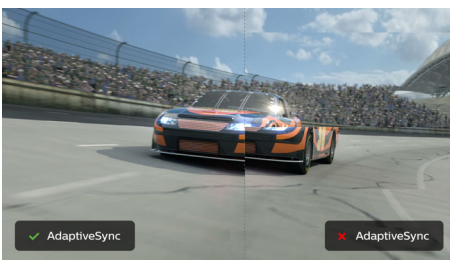

Adaptive-Sync technology

Gaming shouldn't be a choice between choppy gameplay or broken frames. Get fluid, artefact-

free performance at virtually any frame rate with Adaptive-Sync technology, smooth quick refresh and ultra-fast response time.