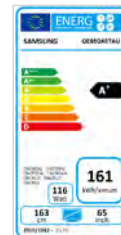

ECO

Classe di efficienza energetica A+

FUNZIONALITÀ SMART

Smart TV Type	Smart
Bixby	Si
Compatibilità con Google Assistant	Si
Compatibilità con Alexa	Si
SmartThings App Support	Si
Universal Guide	Si
TV to Mobile - Mirroring	N/A
Mobile to TV - Mirroring, DLNA	Si
360 Video Player	N/A
WiFi Direct	Si
TV Sound to Mobile	Si
Sound Mirroring	Si

FUNZIONALITÀ

Adaptive Picture	N/A
Active Voice Amplifier	N/A
Adaptive Sound	Adaptive Sound
Ambient Mode	Ambient Mode
Ambient Mode Brightness/Color Sensor	Brightness Detection
Accessibilità	Si
Ricerca Automatica Canali	Si
Auto Power Off	Si
EPG	Si
Game Mode	Si (Auto Game Mode ALLM, Game Motion Plus)
Picture-In-Picture	N/A
BT HID Support	Si
USB HID Support	Si
Invisible Connection	N/A

SINTONIZZAZIONE

Tuner HD	T2CS2
CI (Common Interface)	CI+(1,4)
Data Broadcasting	HbbTV 2.0.1

CONNESSIONI

HDMI	3
USB	2
Ethernet (LAN)	Si
Digital Audio Out (Optical)	1
CI Slot	1
Supporto HDMI A / R	Si
WiFi	Si (WiFi5)
Anynet+ (HDMI-CEC)	Si

DESIGN

Design	New Bezel-less
Colore cornice	Black
Colore base	Black

DIMENSIONI

Dimensioni senza base (LxAxP)(mm)	1230.1 x 705.9 x 57.4
Dimensioni con base (LxAxP)(mm)	1230.1 x 783.7 x 243.3
Dimensioni base (LxP)(mm)	1015.3 x 243.3

PESO

Peso senza base (kg)	16.2
Peso con base (kg)	16.4

ACCESSORI

Telecomando	One Remote
Compatibilità No Gap Wall-mount	N/A
Compatibilità staffa VESA	Si
Dimensioni VESA	200x200

SAMSUNG