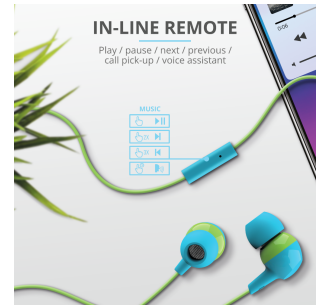

PRODUCT PICTORIAL 2