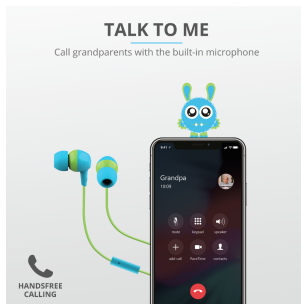

PRODUCT PICTORIAL 3