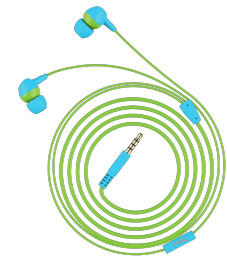

COMPATIBILITY

Suitable for	Children
--------------	----------

COULEURS

Buddi Kids In-Ear Headphones Blue
23421

Buddi Kids In-Ear Headphones Pink
23420

Buddi Kids In-Ear Headphones Purple
23422

PRODUCT VISUAL 1

PRODUCT PICTORIAL 1

PRODUCT PICTORIAL 2

PRODUCT PICTORIAL 3

PRODUCT ESHOT 1

PRODUCT VISUAL 2

PRODUCT FRONT 1

PACKAGE VISUAL 1

PACKAGE FRONT 1