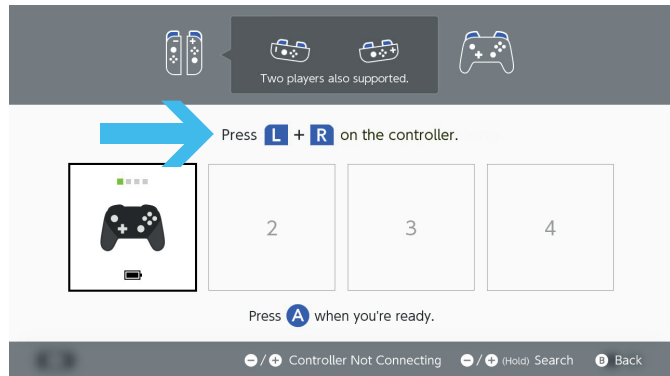

3.

c

HOME + B

d

4.

a

b

HOME + X

5.

6.

Controller key	Switch	PC XInput
Y	Y	X
B	B	A
A	A	B
X	X	Y
+	+	Start
-	-	Back
L-Stick	L-Stick	L-Stick
R-Stick	R-Stick	R-Stick
L	L	LB
R	R	RB
LZ	LZ	LT
RZ	RZ	RT
L3	L3	L3
R3	R3	R3
T	Turbo	Turbo
O	Screenshot	N/A
Up	Up	Up
Down	Down	Down
Left	Left	Left
Right	Right	Right
Home	Home	Guide