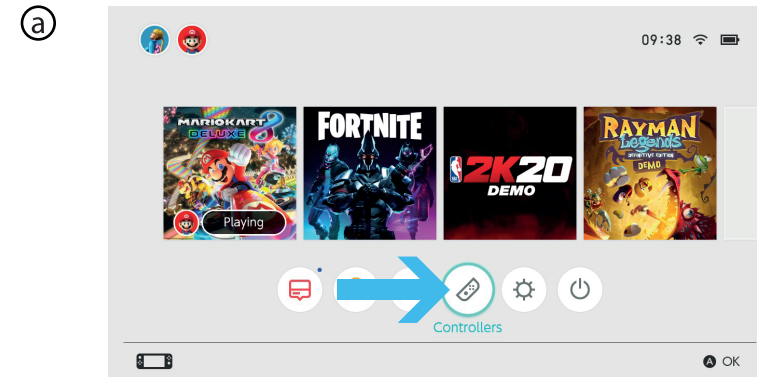

Trust

MUTA | WIRELESS

SUITABLE FOR:
PC LAPTOP SWITCH™

www.trust.com/23579/faq

1.

2.

b

3.