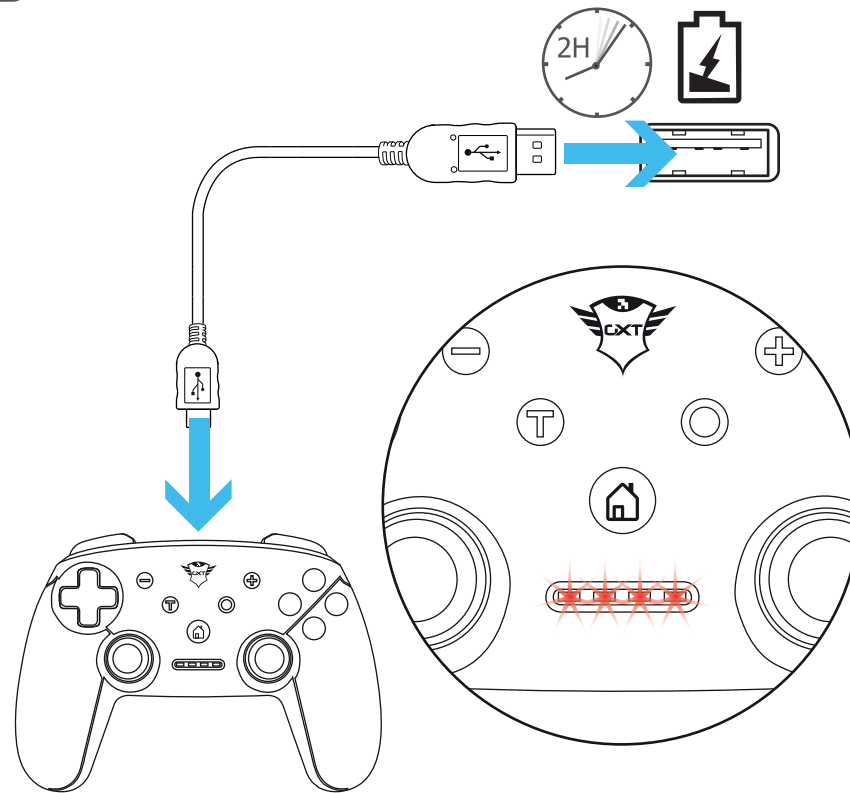

Trust

MUTA | WIRELESS

SUITABLE FOR:
PC LAPTOP SWITCH™

www.trust.com/23579/faq

1.

2.

b

3.

c

HOME + B

d

4.

a

b

HOME + X

5.

6.

Controller key	Switch	PC XInput
Y	Y	X
B	B	A
A	A	B
X	X	Y
+	+	Start
-	-	Back
L-Stick	L-Stick	L-Stick
R-Stick	R-Stick	R-Stick
L	L	LB
R	R	RB
LZ	LZ	LT
RZ	RZ	RT
L3	L3	L3
R3	R3	R3
T	Turbo	Turbo
O	Screenshot	N/A
Up	Up	Up
Down	Down	Down
Left	Left	Left
Right	Right	Right
Home	Home	Guide