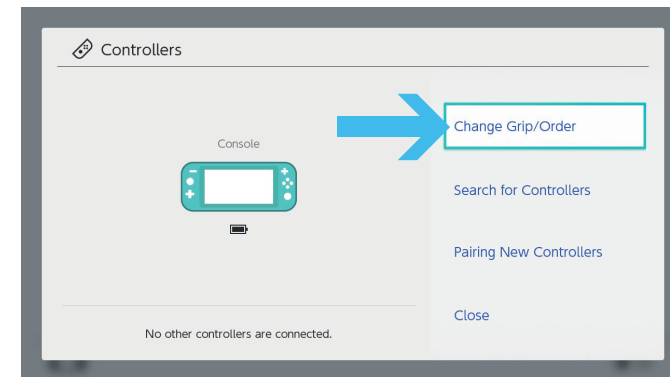

Trust

MUTA | WIRELESS

SUITABLE FOR:
PC LAPTOP SWITCH™

www.trust.com/23579/faq

1.

2.

b

3.

c

HOME + B

d

4.

a

b

HOME + X

5.