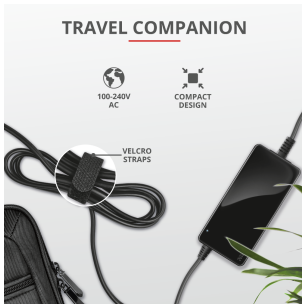

CONNECTIVITY

Cable length main cable	120 cm	Cable length power input	180 cm
Cable length power output	180 cm		

FEATURES

Number of tips/connectors included	1	Free Tip / Connector Service available	False
---	---	---	-------

PRODUCT VISUAL 1

PRODUCT PICTORIAL 1

PRODUCT PICTORIAL 2

PRODUCT PICTORIAL 3

PRODUCT ESHOT 1

PRODUCT VISUAL 2

PRODUCT TOP 1

PRODUCT VISUAL 3