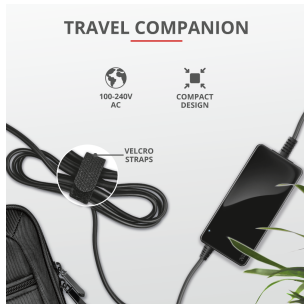

CONNECTIVITY

Cable length main cable	120 cm	Cable length power input	180 cm
Cable length power output	180 cm		

FEATURES

Number of tips/connectors included	1	Free Tip / Connector Service available	False
---	---	---	-------

PRODUCT VISUAL 1

PRODUCT PICTORIAL 1

PRODUCT PICTORIAL 2

PRODUCT PICTORIAL 3

PRODUCT ESHOT 1

PRODUCT VISUAL 2

PRODUCT TOP 1

PRODUCT VISUAL 3