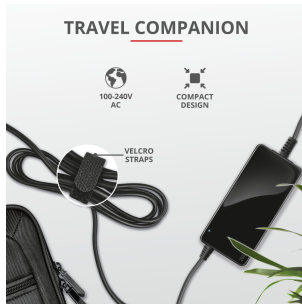

CONNECTIVITY

Cable length main cable	120 cm	Cable length power input	180 cm
Cable length power output	180 cm		

FEATURES

Number of tips/connectors included	1	Free Tip / Connector Service available	False
---	---	---	-------

PRODUCT VISUAL 1

PRODUCT PICTORIAL 1

PRODUCT PICTORIAL 2

PRODUCT PICTORIAL 3

PRODUCT ESHOT 1

PRODUCT VISUAL 2

PRODUCT TOP 1

PRODUCT VISUAL 3