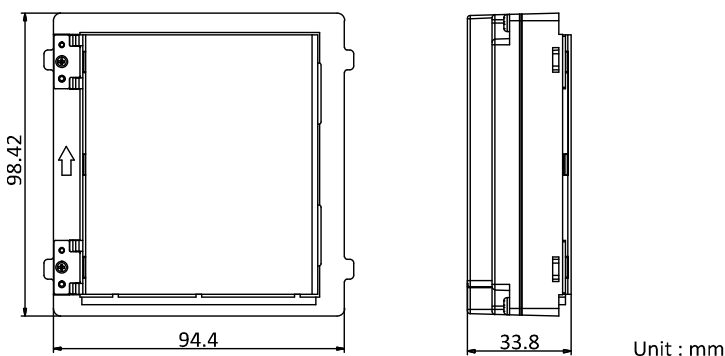

## Specification

System parameters	
Operation method	Backlight controlled via client software
Interfaces	
Module-connecting	2 (1 input, 1 output)
Debugging port	1
General	
DIP switch	8
Power supply	12 VDC (powered by the other module)
Power output	12 VDC (powered for the other module)
Power consumption	1.5 W
Working temperature	-20 °C to 60 °C(-4 °F to 140 °F)
Working humidity	10% to 95%
Installation	Flush mounting, surface mounting
Dimension	98.42 mm × 94.4 mm × 33.8 mm (3.87" × 3.72" × 1.34")

## Appearance and Interfaces

No.	Description
1	Display Area
2	Module-connecting Interface(Output)
3	Module-connecting Interface(Input)
4	Debugging Port

## Dimension