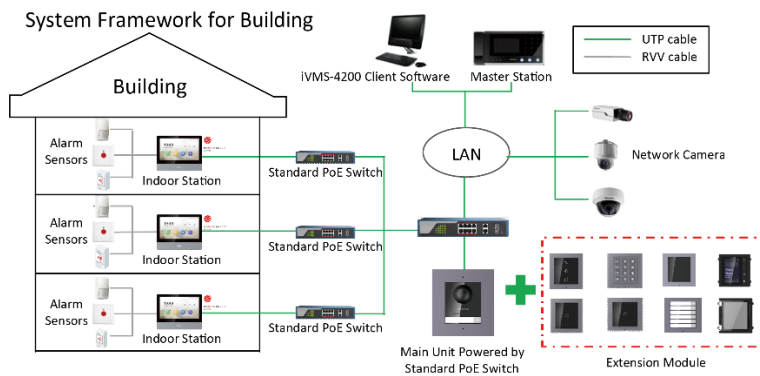

### Key Feature

- Displays information
- Backlight auto switch according to the environmental conditions
- Easy to extend

### Typical Application

## Specification

System parameters	
Operation method	Backlight controlled via client software
Interfaces	
Module-connecting	2 (1 input, 1 output)
Debugging port	1
General	
DIP switch	8
Power supply	12 VDC (powered by the other module)
Power output	12 VDC (powered for the other module)
Power consumption	1.5 W
Working temperature	-20 °C to 60 °C(-4 °F to 140 °F)
Working humidity	10% to 95%
Installation	Flush mounting, surface mounting
Dimension	98.42 mm × 94.4 mm × 33.8 mm (3.87" × 3.72" × 1.34")