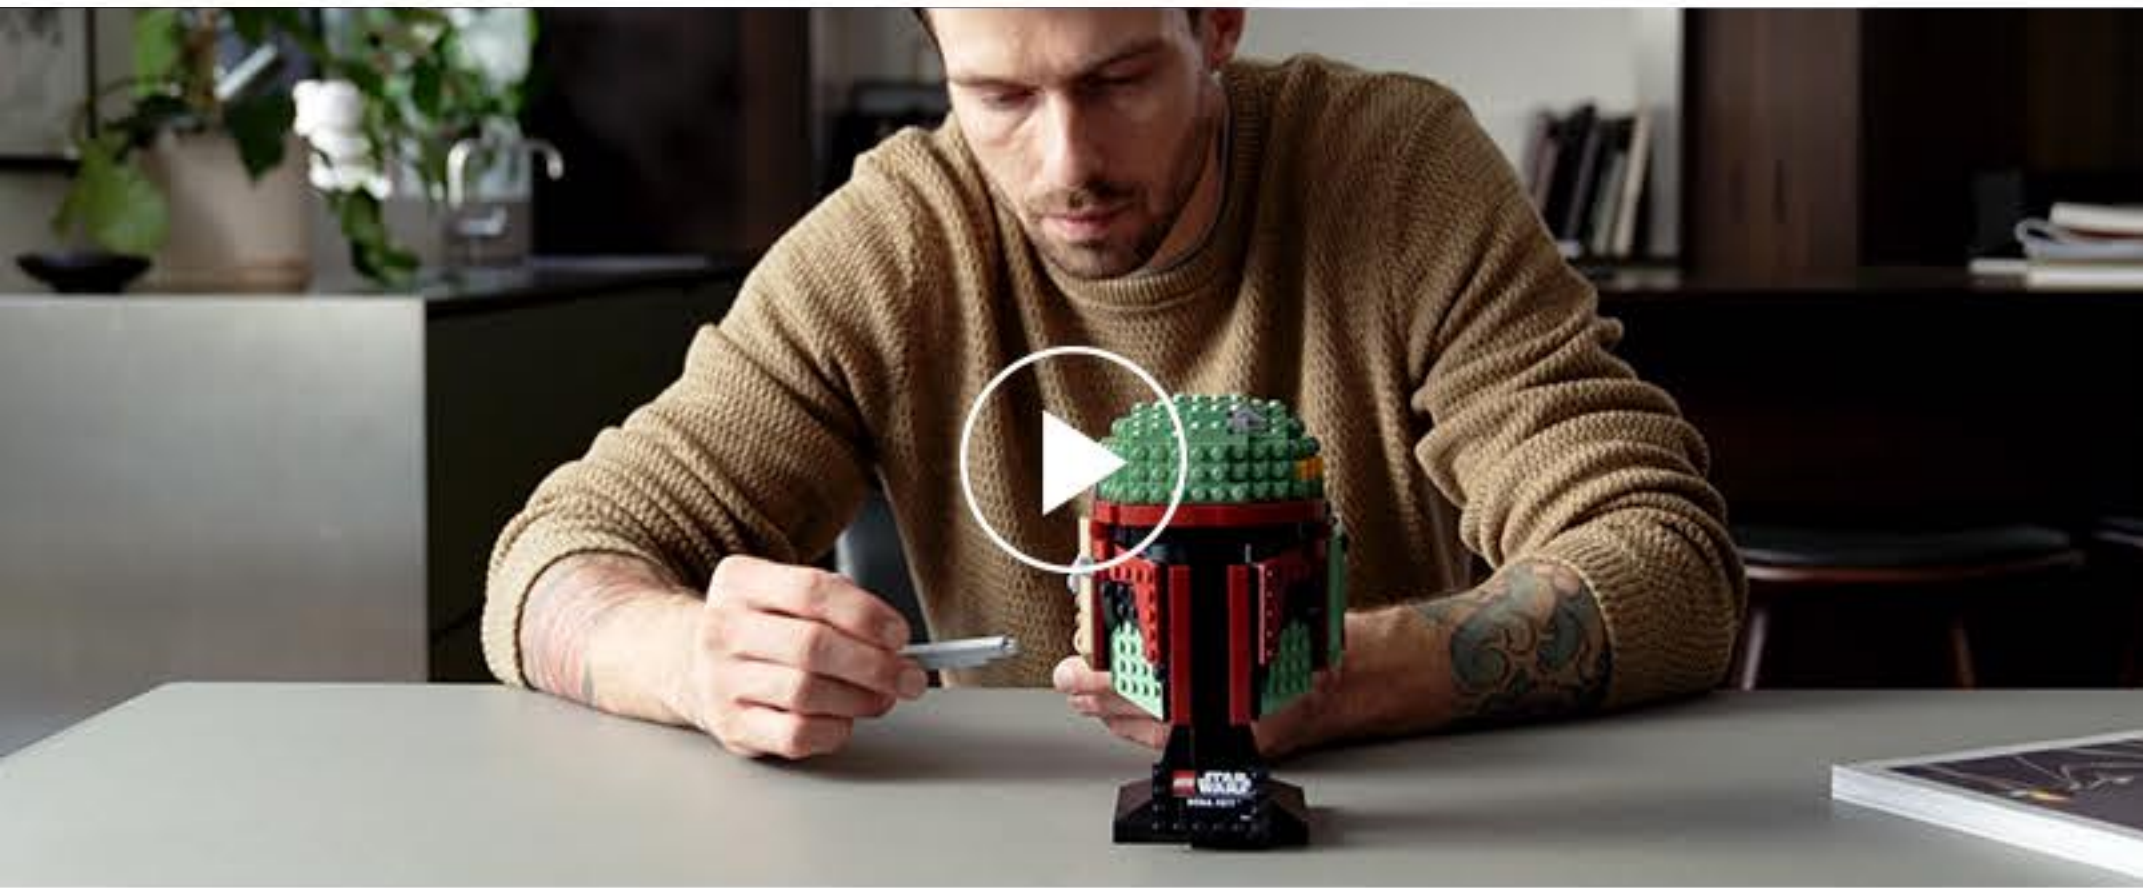

Super LEGO® brick replica

Build your own Boba Fett Helmet™

Take a well-earned break from your busy life and click your stress away recreating every iconic detail of Boba Fett's Helmet with this fantastic LEGO® Star Wars™ build-to-display model kit.

Striking display piece

Create an impressive LEGO® Star Wars™ centerpiece

Pay homage to one of the most formidable bounty hunters in the Star Wars™ universe when you display this conversation-starting construction model in your home or workplace.

Recreate the Boba Fett look

Revel in the brick-built details

Reproduce the familiar shape and authentic details of a Boba Fett's helmet in LEGO® style and place it on the base with a nameplate to complete a splendid display piece to be admired from every angle.

Great gift idea

A delight for Star Wars™ fans and hobbyists

While this buildable helmet won't take up much space, it is sure to catch the eye of every passerby wherever you display it. A wonderful anytime treat for yourself, this buildable model also makes a fabulous gift for the Star Wars™ fan, LEGO® collector or hobbyist in your life.