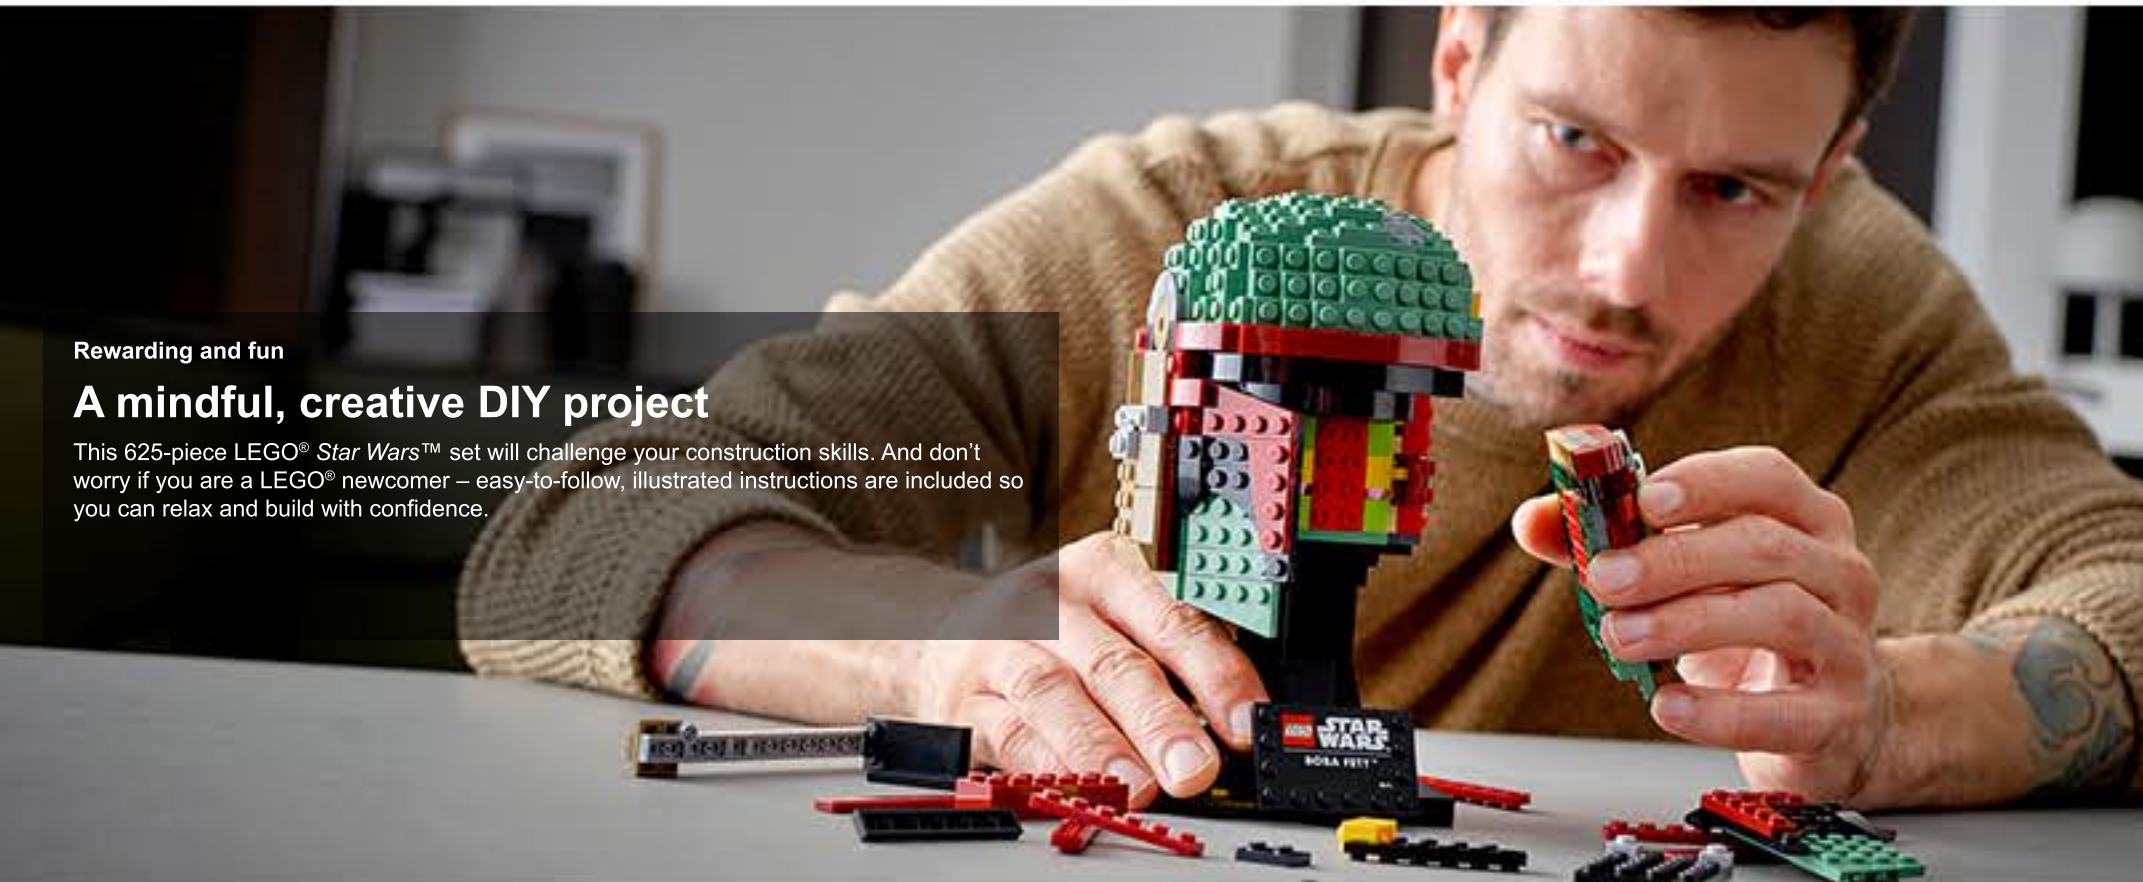

Super LEGO® brick replica

Build your own Boba Fett Helmet™

Take a well-earned break from your busy life and click your stress away recreating every iconic detail of Boba Fett's Helmet with this fantastic LEGO® Star Wars™ build-to-display model kit.

Striking display piece

Create an impressive LEGO® Star Wars™ centerpiece

Pay homage to one of the most formidable bounty hunters in the Star Wars™ universe when you display this conversation-starting construction model in your home or workplace.

Recreate the Boba Fett look

Revel in the brick-built details

Reproduce the familiar shape and authentic details of a Boba Fett's helmet in LEGO® style and place it on the base with a nameplate to complete a splendid display piece to be admired from every angle.

Great gift idea

A delight for Star Wars™ fans and hobbyists

While this buildable helmet won't take up much space, it is sure to catch the eye of every passerby wherever you display it. A wonderful anytime treat for yourself, this buildable model also makes a fabulous gift for the Star Wars™ fan, LEGO® collector or hobbyist in your life.