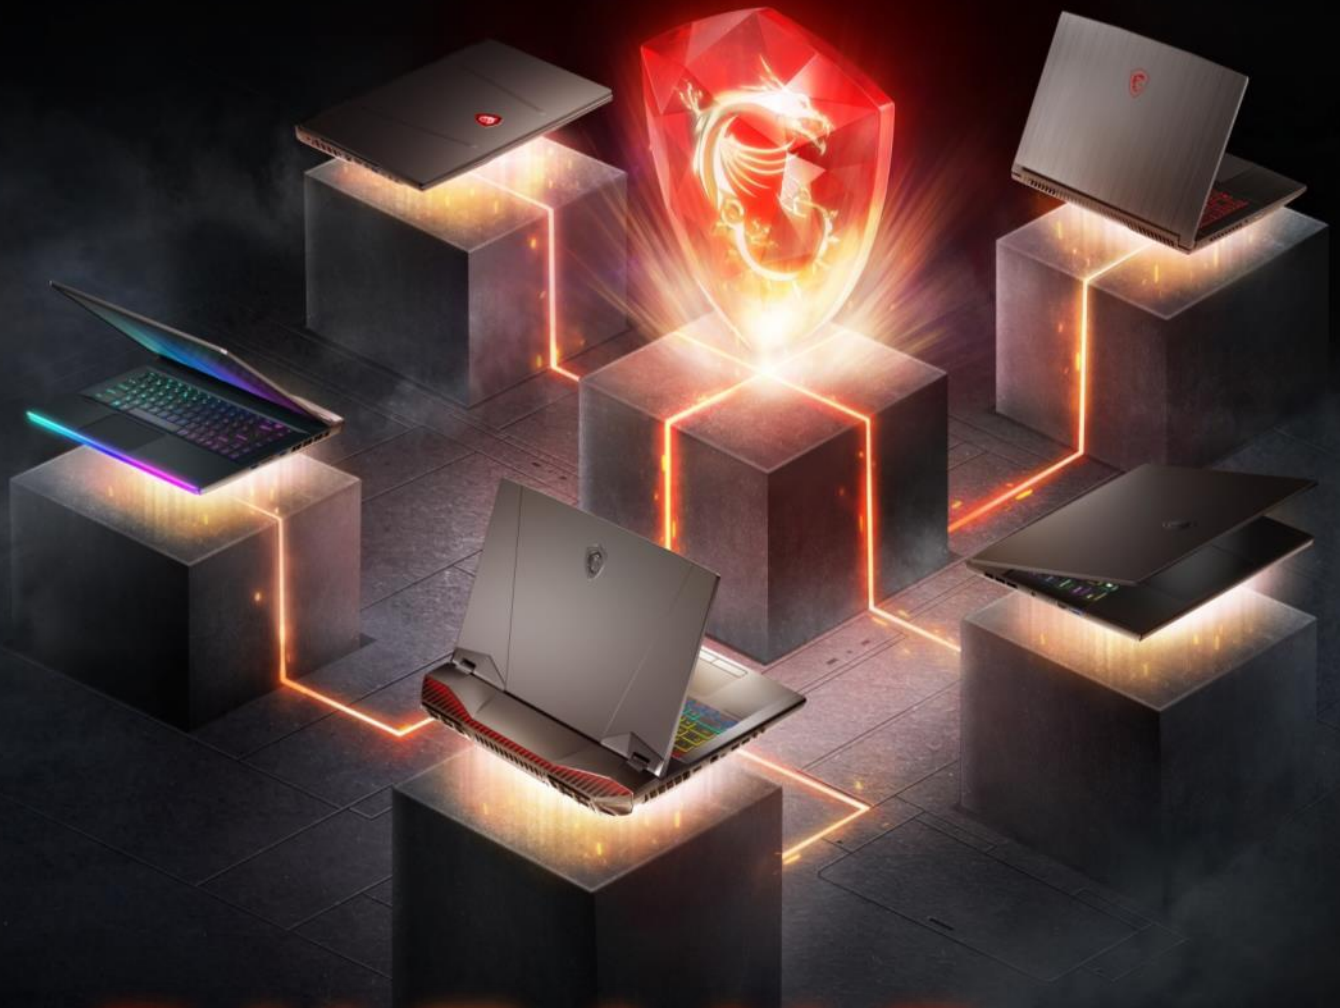

GE *Raider*
SERIES

Enthusiastic. Power. Tough.

EVOLVE

BE ENCHANTED WITH THE DRAGON SPIRIT

GE75 *Raider*

POWERED BY 10TH GEN INTEL CORE PROCESSORS
AND GEFORCE RTX 20 SERIES GRAPHICS

GE75 RAIDER 10SGS / 10SFS / 10SF Datasheet

Enthusiastic / Achievement-Seeking Gamers

TRUE GAMING

GE75 Raider

Overview

- Up to latest 10th Gen. Intel® Core™ i9 processor
- Windows 10 Home / Windows 10 Pro
- Latest GeForce® RTX 2080 SUPER 8GB GDDR6 with desktop level performance
- Latest GeForce® RTX 2070 SUPER 8GB GDDR6 with desktop level performance
- Latest GeForce® RTX 2070 8GB GDDR6 with desktop level performance
- 17.3" Full HD (1920x1080), 240 Hz Refresh Rate, IPS-Level panel
- Thin bezel design
- Uniquely crafted 3D Dragon Spine design with red diamond cut
- MSI exclusive technology helps you find the USB port instantly, especially in the dark.
- Per-Key RGB gaming keyboard by Steelseries
- Per-Key RGB Backlight customization with SteelSeries Engine 3
- Killer DoubleShot Pro with Smart Teaming and Killer Shield
- Killer Command Center
- Eliminate Wi-Fi Dead-Zones with Killer xTend
- Exclusive Cooler Boost 5 cooling with dedicated 2 fans 8 copper heat pipes (for GE75 Raider RGB 10SGS)
- Exclusive Cooler Boost 5 cooling with dedicated 2 fans 7 copper heat pipes (for GE75 Raider RGB 10SFS / GE75 Raider RGB 10SF)
- MSI Dragon Center with exclusive Gaming Mode 2.0
- MSI App Player for seamless gaming experience between mobile and PC
- MSI exclusive technology helps you find the USB port instantly, especially in the dark.
- Easy Overclocking with MSI Dragon Center.
- Nahimic 3 Audio Technology delivering 360° immersive audio experience
- 5X bigger Upgraded Giant Speakers and sound by Dynaudio
- True Color 2.0 Technology for increased color contrast and greater image detail
- Matrix Display supporting surround mode and 4K output up to 2 external monitors