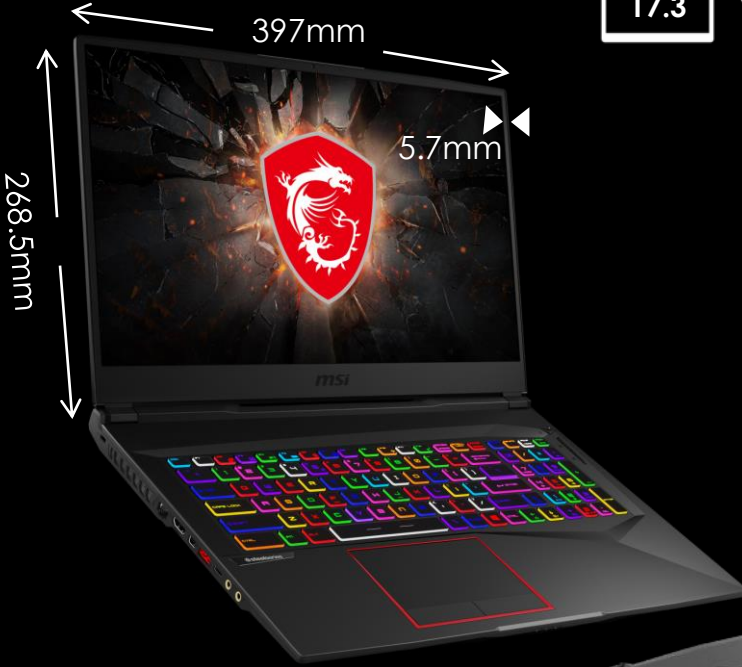

Streaming

Control

GE75 Raider

- Dimension & I/O -

17.3

3D Dragon Spine design:
A three-dimensional surface
with red anodized finish

GE75 Raider - Specification -

Model Name	GE75 Raider 10SGS / GE75 Raider 10SFS / GE75 Raider 10SF
Processor	Up to latest 10 th Gen. Intel® Core™ i9 processor
Operating System	Windows 10 Home Windows 10 Pro
Chipset	Intel® HM470
Memory	DDR4-2666, 2 slots, up to 64GB
Display	17.3" Full HD (1920x1080), 240 Hz Refresh Rate, IPS-Level thin bezel panel
Graphics	Latest GeForce® RTX 2080 SUPER 8GB GDDR6 (10SGS) Latest GeForce® RTX 2070 SUPER 8GB GDDR6 (10SFS) Latest GeForce® RTX 2070 8GB GDDR6 (10SF)
Storage Slots	1 x 2.5" HDD + 1 x NVMe M.2 SSD by PCIe Gen3 Slot + 1 x NVMe M.2 SSD by PCIe Gen3 / SATA-SSD Combo Slot
Keyboard	Per-Key RGB gaming keyboard by SteelSeries/ Silver Lining Print
Audio	5X bigger Upgraded Giant Speakers(2x 3W speakers, 2x 3W Woofer) Nahimic 3 Audio Enhance High-Resolution Audio ready
USB Ports	1x USB 3.2 Gen2 Type-C / 1x USB 3.2 Gen2 Type-A / 2x USB 3.2 Gen1 Type-A
Card Reader	SD(XC/HC)
Video Output	1x Mini DisplayPort 1.2 / 1x HDMI (4K@60Hz)
Mic-in/Headphone out	1/1
LAN/Wi-Fi	Killer DoubleShot Pro with Killer Shield + Killer Wi-Fi 6 AX1650
Bluetooth	Bluetooth v5.1
Webcam	HD type (30fps@720p)
Battery	6-Cell
Power Adapter	280W (for 10SGS / 10SFS) / 230W (for 10SF)
Dimension	397 (W) x 268.5 (D) x 27.5 (H) mm
Weight	2.6Kg