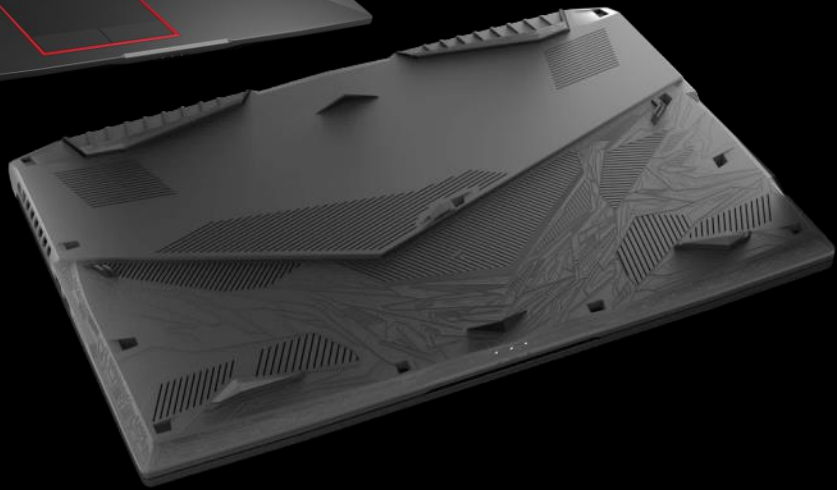

GE75 Raider

- Dimension & I/O -

17.3

3D Dragon Spine design:
A three-dimensional surface
with red anodized finish