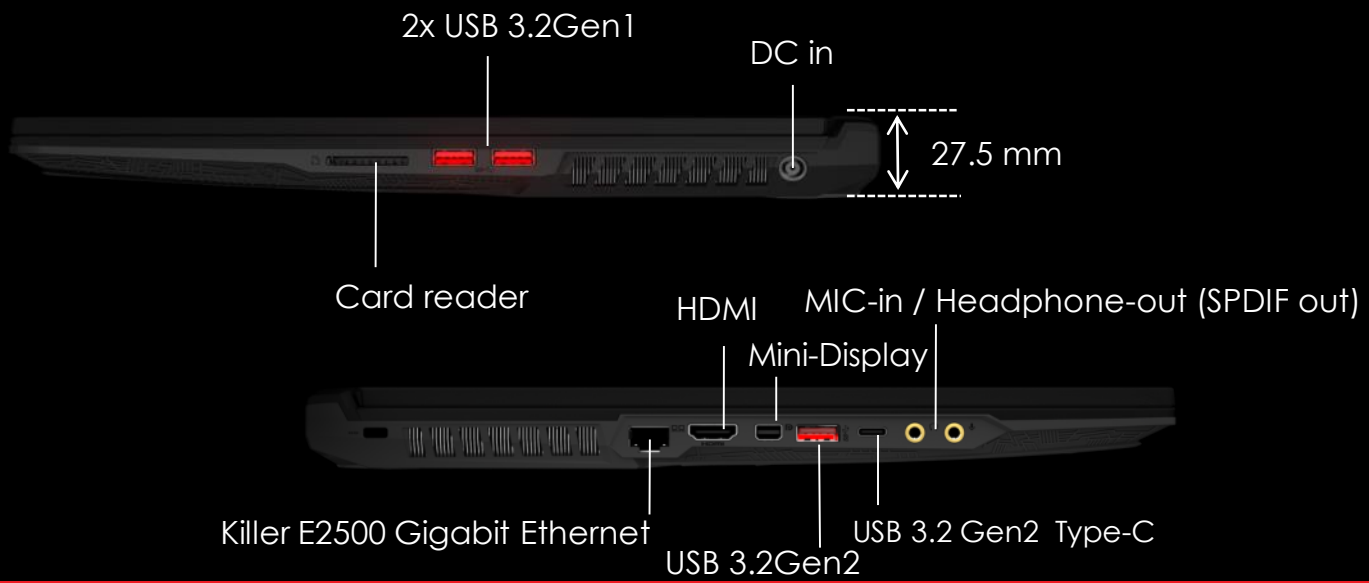

Streaming

Control

GE75 Raider

- Dimension & I/O -

17.3

3D Dragon Spine design:
A three-dimensional surface
with red anodized finish

GE75 Raider - Specification -

Model Name	GE75 Raider 10SGS / GE75 Raider 10SFS / GE75 Raider 10SF
Processor	Up to latest 10 th Gen. Intel® Core™ i9 processor
Operating System	Windows 10 Home Windows 10 Pro
Chipset	Intel® HM470
Memory	DDR4-2666, 2 slots, up to 64GB
Display	17.3" Full HD (1920x1080), 240 Hz Refresh Rate, IPS-Level thin bezel panel
Graphics	Latest GeForce® RTX 2080 SUPER 8GB GDDR6 (10SGS) Latest GeForce® RTX 2070 SUPER 8GB GDDR6 (10SFS) Latest GeForce® RTX 2070 8GB GDDR6 (10SF)
Storage Slots	1 x 2.5" HDD + 1 x NVMe M.2 SSD by PCIe Gen3 Slot + 1 x NVMe M.2 SSD by PCIe Gen3 / SATA-SSD Combo Slot
Keyboard	Per-Key RGB gaming keyboard by SteelSeries/ Silver Lining Print
Audio	5X bigger Upgraded Giant Speakers(2x 3W speakers, 2x 3W Woofer) Nahimic 3 Audio Enhance High-Resolution Audio ready
USB Ports	1x USB 3.2 Gen2 Type-C / 1x USB 3.2 Gen2 Type-A / 2x USB 3.2 Gen1 Type-A
Card Reader	SD(XC/HC)
Video Output	1x Mini DisplayPort 1.2 / 1x HDMI (4K@60Hz)
Mic-in/Headphone out	1/1
LAN/Wi-Fi	Killer DoubleShot Pro with Killer Shield + Killer Wi-Fi 6 AX1650
Bluetooth	Bluetooth v5.1
Webcam	HD type (30fps@720p)
Battery	6-Cell
Power Adapter	280W (for 10SGS / 10SFS) / 230W (for 10SF)
Dimension	397 (W) x 268.5 (D) x 27.5 (H) mm
Weight	2.6Kg