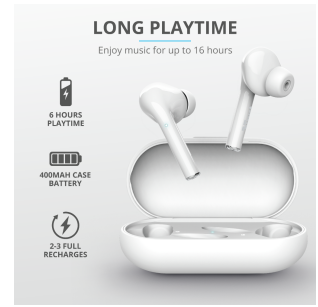

PRODUCT PICTORIAL 2