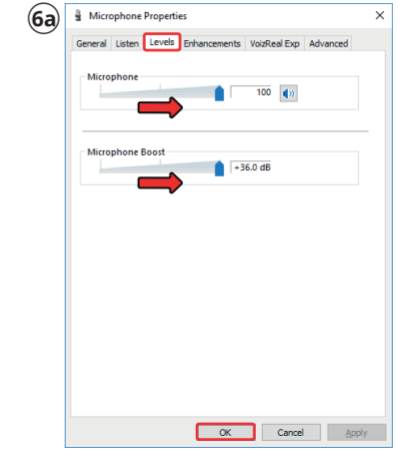

3. Windows 10