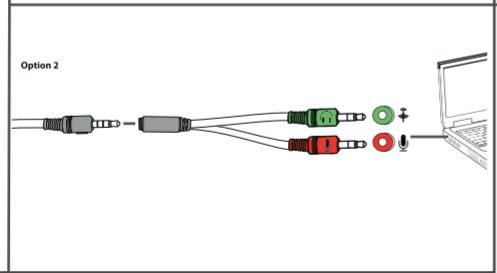

1.

2. Windows 10

Sound

3

Speakers (USB PnP Sound Device)
Speakers / Headphones (Realtek Audio)

Some apps are using custom output settings. You can personalize these in app volume and device preferences below.

Device properties

Volume

4

5

Microphone (USB PnP Sound Device)
Microphone (Realtek Audio)

Some apps are using custom input settings. You can personalize these in app volume and device preferences below.

6

Device properties

Test your microphone

3. Windows 10