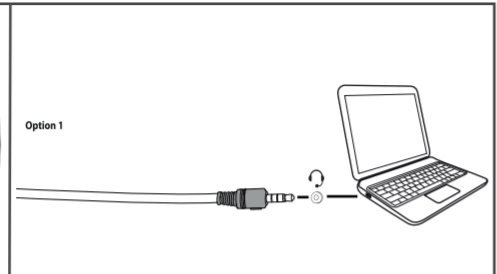

1.

2. Windows 10

Sound

3

Speakers (USB PnP Sound Device)
Speakers / Headphones (Realtek Audio)

Some apps are using custom output settings. You can personalize these in app volume and device preferences below.

Device properties

Volume

4

5

Microphone (USB PnP Sound Device)
Microphone (Realtek Audio)

Some apps are using custom input settings. You can personalize these in app volume and device preferences below.

6

Device properties

Test your microphone

3. Windows 10