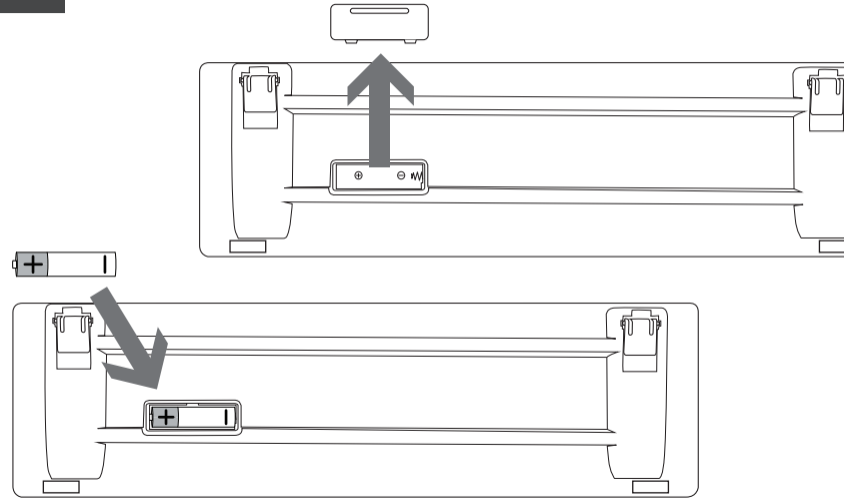

XIMO Wireless Keyboard & Mouse

1.