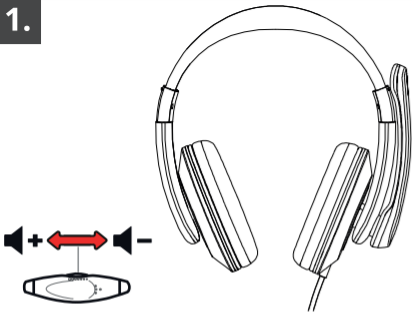

1.

2. Windows 10

Sound

3

Speakers (USB PnP Sound Device)
Speakers / Headphones (Realtek Audio)

Some apps are using custom output settings. You can personalize these in app volume and device preferences below.

Device properties

Volume

4

5

Microphone (USB PnP Sound Device)
Microphone (Realtek Audio)

Some apps are using custom input settings. You can personalize these in app volume and device preferences below.

6

Device properties

Test your microphone

3. Windows 10