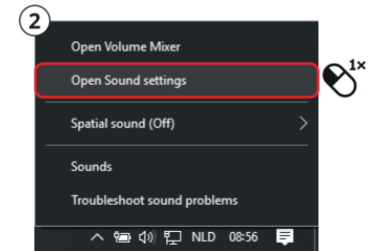

1.

2. Windows 10

Sound

3

Speakers (USB PnP Sound Device)
Speakers / Headphones (Realtek Audio)

Some apps are using custom output settings. You can personalize these in app volume and device preferences below.