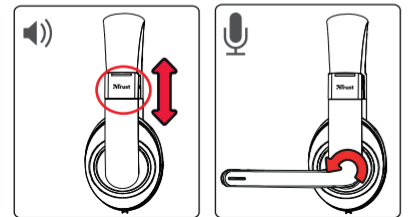

1.

2. Windows 10

Sound

3

Speakers (USB PnP Sound Device)
Speakers / Headphones (Realtek Audio)

Some apps are using custom output settings. You can personalize these in app volume and device preferences below.

Device properties

Volume

4

5

Microphone (USB PnP Sound Device)
Microphone (Realtek Audio)

Some apps are using custom input settings. You can personalize these in app volume and device preferences below.

6

Device properties

Test your microphone

3. Windows 10