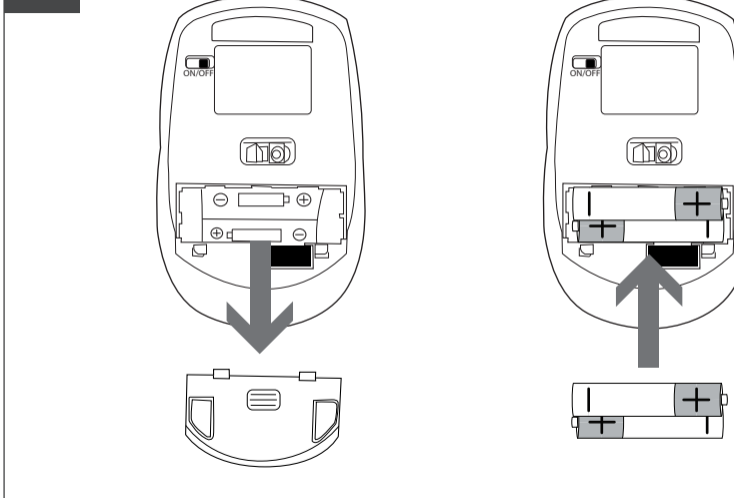

Frequently Asked Questions

<http://www.trust.com/21132/faq>

© 2016 Trust International B.V. - All rights reserved
Laan van Barcelona 600
3317DD, Dordrecht, NL

Trust

XIMO Wireless Keyboard & Mouse

1.

2.